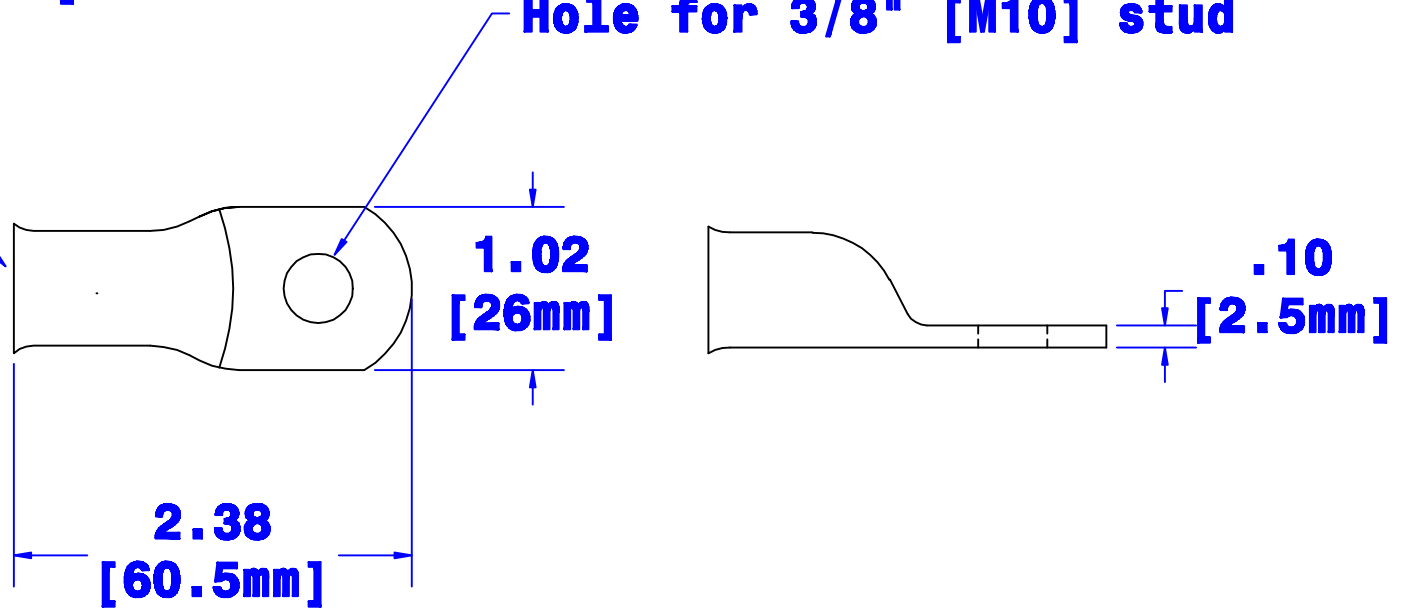

**ID sized for
4/0 ga [103mm²]
cable**

Hole for 3/8" [M10] stud

Property of QUICK CABLE 3700 Quick Dr. Frankville WI		TITLE 4/0 ga [103mm ²] MAX LUG 3/8" [M10] stud	
		PART # 5958F	
Material & Treatment 100% Copper Tin plated		Drawing # 5958F-INFO	REV
		Sheet 1 of 1	

			Drawn By Jim H	Date 7/11/03	Checked By Paul	Scale None
Tolerances, unless otherwise noted All dimensions are ref only						
Rev	Date	By	Description			