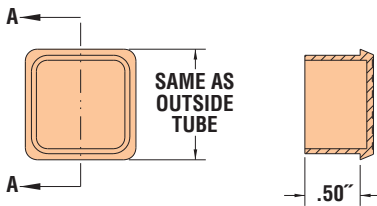

- Heyco Series PST Plugs for Square Tubing **finish raw tubing ends** with a clean finish.
- Sized for different gauges, **fit flush with tubing sides.**
- **Keep dirt and moisture out** of sensitive areas.
- All PST Series Plugs are **.50" (12,7 mm) in depth.**
- **Protect against injury** from sharp tubing edges.
- See page 6-50 for HEYcaps and Plugs for Round Tubing
- See page 6-52 for Heyco Plugs for Rectangular Tubing.

Heyco® Plugs for Square Tubing

PST Series - Clearance Fit

Outside Dimension		TUBE DIMENSIONS Inside Dimension		Typical Gauge	PART NO. Black	DESCRIPTION
in.	mm.	in.	mm.			
.50	12,7	.37	9,4	16	G5260	PST 50-16
.75	19,1	.62	15,7	16	G5261	PST 75-16
1.00	25,4	.76	19,3	11	G5262	PST 100-11
		.83	21,1	14	G5263	PST 100-14
		.87	22,1	16	G5264	PST 100-16
		.90	22,9	18	G5265	PST 100-18
1.25	31,8	.93	23,6	20	G5266	PST 100-20
		1.01	25,7	11	G5267	PST 125-11
		1.08	27,4	14	G5268	PST 125-14
1.50	38,1	1.12	28,4	16	G5269	PST 125-16
		1.26	32,0	11	G5270	PST 150-11
1.50	38,1	1.33	33,9	14	G5271	PST 150-14
		1.37	34,8	16	G5272	PST 150-16
2.00	50,8	1.76	44,7	11	G5273	PST 200-11
		1.83	46,6	14	G5274	PST 200-14
		1.87	47,5	16	G5275	PST 200-16

Standard color black.

PSTR Series - Ribbed Fit

- Heyco PSTR Series Plugs feature **externally tapered ribs** designed to fit a wide range of tubing gauges while accommodating any dimensional fluctuations within the tubing.
- Exterior ribs provide a **sure grip inside the tubing**, without the unsightly plastic shavings found on many straight wall glide installations.
- Not subject to rust or corrosion.
- For larger sizes, please consult Heyco.