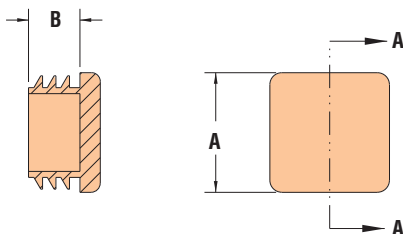

Heyco® Plugs for Square Tubing

PST Series - Clearance Fit

Outside Dimension		TUBE DIMENSIONS Inside Dimension		Typical Gauge	PART NO. Black	DESCRIPTION
in.	mm.	in.	mm.			
.50	12,7	.37	9,4	16	G5260	PST 50-16
.75	19,1	.62	15,7	16	G5261	PST 75-16
1.00	25,4	.76	19,3	11	G5262	PST 100-11
		.83	21,1	14	G5263	PST 100-14
		.87	22,1	16	G5264	PST 100-16
		.90	22,9	18	G5265	PST 100-18
1.25	31,8	.93	23,6	20	G5266	PST 100-20
		1.01	25,7	11	G5267	PST 125-11
		1.08	27,4	14	G5268	PST 125-14
1.50	38,1	1.12	28,4	16	G5269	PST 125-16
		1.26	32,0	11	G5270	PST 150-11
1.50	38,1	1.33	33,9	14	G5271	PST 150-14
		1.37	34,8	16	G5272	PST 150-16
2.00	50,8	1.76	44,7	11	G5273	PST 200-11
		1.83	46,6	14	G5274	PST 200-14
		1.87	47,5	16	G5275	PST 200-16

Standard color black.

PSTR Series - Ribbed Fit

- Heyco PSTR Series Plugs feature **externally tapered ribs** designed to fit a wide range of tubing gauges while accommodating any dimensional fluctuations within the tubing.
- Exterior ribs provide a **sure grip inside the tubing**, without the unsightly plastic shavings found on many straight wall glide installations.
- Not subject to rust or corrosion.
- For larger sizes, please consult Heyco.