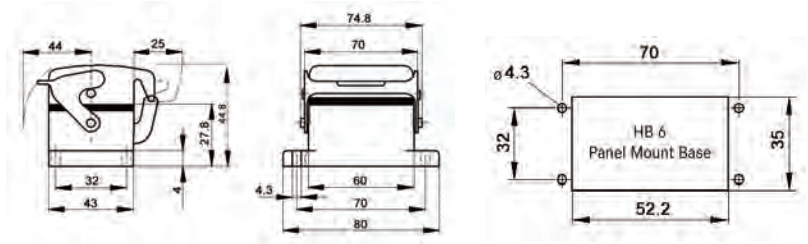

EPIC® HB 6 panel mount base

Panel mount base with single lever

all dimensions are in mm

Technical data

IP Protection class: UL 50E Type 4, 12
IP65

Complete the installation

HB dust covers
page 429

Approvals

Dust cover included	Part number
no	100030C0
yes	100040C0

EPIC® HB 6 cable coupler hood

Cable coupler with single lever

standard profile

high profile

all dimensions are in mm

Technical data

IP Protection class: UL 50E Type 4, 12
IP65

PG coupler provided with EPIC® SM/SP gland

NPT

NPT coupler size	part number	SKINTOP® gland	
		plastic	metal
Standard profile			
1/2"	100140NP	S 1112	53112024
1/2"	100240NP*	S 1112	53112024
High profile			
3/4"	700102NP	S 1134	53112034
1"	700104NP	S 1101	53112044

NPT coupler provided with NPT fitting

* Internal entry is wider for ease of assembly

metric

Metric coupler* size	part number	SKINTOP® gland	
		plastic	metal
Standard profile			
M20	19014000	53111030	53112030
M25	19024000	53111040	53112040
High profile			
M25	79010200	53111030	53112030