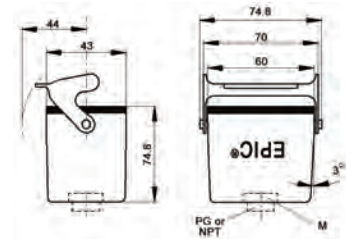

Dust cover included	Part number
no	100030C0
yes	100040C0

EPIC® HB 6 cable coupler hood

Cable coupler with single lever

standard profile

high profile

all dimensions are in mm

Technical data

IP Protection class: UL 50E Type 4, 12
IP65

Complete the installation

HB dust covers
page 429

Approvals

PG

PG coupler size	part number	SKINTOP® gland	
		plastic	metal
Standard profile			
PG 13	100140	53015050	52015750
PG 16	100240	53015060	52015760
High profile			
PG 21	700102	53015050	52015750
PG 29	700104	53015060	52015760

PG coupler provided with EPIC® SM/SP gland

NPT

NPT coupler size	part number	SKINTOP® gland	
		plastic	metal
Standard profile			
1/2"	100140NP	S 1112	53112024
1/2"	100240NP*	S 1112	53112024
High profile			
3/4"	700102NP	S 1134	53112034
1"	700104NP	S 1101	53112044

NPT coupler provided with NPT fitting

* Internal entry is wider for ease of assembly

metric

Metric coupler* size	part number	SKINTOP® gland	
		plastic	metal
Standard profile			
M20	19014000	53111030	53112030
M25	19024000	53111040	53112040
High profile			
M25	79010200	53111030	53112030