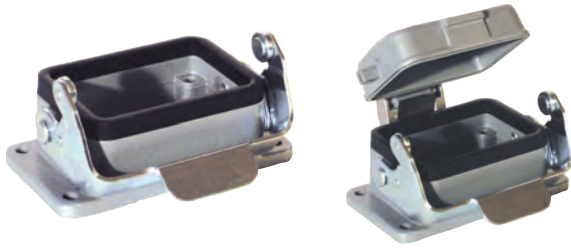

EPIC® HB 6 panel mount base

Panel mount base with single lever

all dimensions are in mm

Technical data

IP Protection class: UL 50E Type 4, 12
IP65

Complete the installation

HB dust covers
page 429

Approvals

Dust cover included	Part number
no	100030C0
yes	100040C0

EPIC® HB 6 cable coupler hood

Cable coupler with single lever

standard profile

high profile

all dimensions are in mm

Technical data

IP Protection class: UL 50E Type 4, 12
IP65

Complete the installation

HB dust covers
page 429

Approvals

PG

PG coupler size	part number	SKINTOP® gland	
		plastic	metal
Standard profile			
PG 13	100140	53015050	52015750
PG 16	100240	53015060	52015760
High profile			
PG 21	700102	53015050	52015750
PG 29	700104	53015060	52015760

PG coupler provided with EPIC® SM/SP gland

NPT

NPT coupler size	part number	SKINTOP® gland	
		plastic	metal
Standard profile			
1/2"	100140NP	S 1112	53112024
1/2"	100240NP*	S 1112	53112024
High profile			
3/4"	700102NP	S 1134	53112034
1"	700104NP	S 1101	53112044