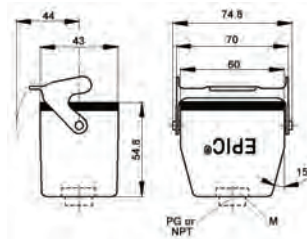

Dust cover included	Part number
no	100030C0
yes	100040C0

EPIC® HB 6 cable coupler hood

Cable coupler with single lever

standard profile

high profile

all dimensions are in mm

Technical data

IP Protection class: UL 50E Type 4, 12
IP65

Complete the installation

HB dust covers
page 429

Approvals

PG

PG coupler size	part number	SKINTOP® gland	
		plastic	metal
Standard profile			
PG 13	100140	53015050	52015750
PG 16	100240	53015060	52015760
High profile			
PG 21	700102	53015050	52015750
PG 29	700104	53015060	52015760

PG coupler provided with EPIC® SM/SP gland

NPT

NPT coupler size	part number	SKINTOP® gland	
		plastic	metal
Standard profile			
1/2"	100140NP	S 1112	53112024
1/2"	100240NP*	S 1112	53112024
High profile			
3/4"	700102NP	S 1134	53112034
1"	700104NP	S 1101	53112044

NPT coupler provided with NPT fitting

* Internal entry is wider for ease of assembly

metric

Metric coupler* size	part number	SKINTOP® gland	
		plastic	metal
Standard profile			
M20	19014000	53111030	53112030
M25	19024000	53111040	53112040
High profile			
M25	79010200	53111030	53112030