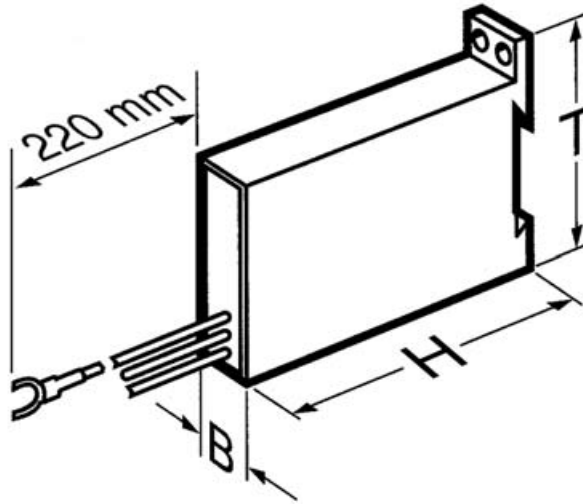

<b>Identification</b>	Type	LRC-M2-0492 AC 3 x 500 V
	Part-No.	700492
<b>Technical data</b>		
Function type	Motor suppression	
Protection device	RC module	
Rated voltage	3 ACx500 V	
Rated frequency	50–60 Hz	
Motor performance	15 kW	
Type of connecting lead	H05V-K 1.0 mm <sup>2</sup>	
Length of connecting lead (M)	0,22 M	
Suppression type	Motor connection delta	
<b>General</b>		
Design	M2	
Pottant	2-components	
Housing material	Noryl	
IP rating	IP 67	
Field installation	with mounting hole M4 or attachable to TS 35 (EN 50022) with 2 snap-on sockets each	
Termination	Fork-type cable lug M4	
Operation temperature range	-20 °C–60 °C	
Storage temperature range	-40 °C–90 °C	
Dimensions (w × h × d)	20.0×80.0×58.0 mm	

# Technical data sheet • Suppression Technology

Weight (kg/piece)	0.119
PU	10

## Dimensions