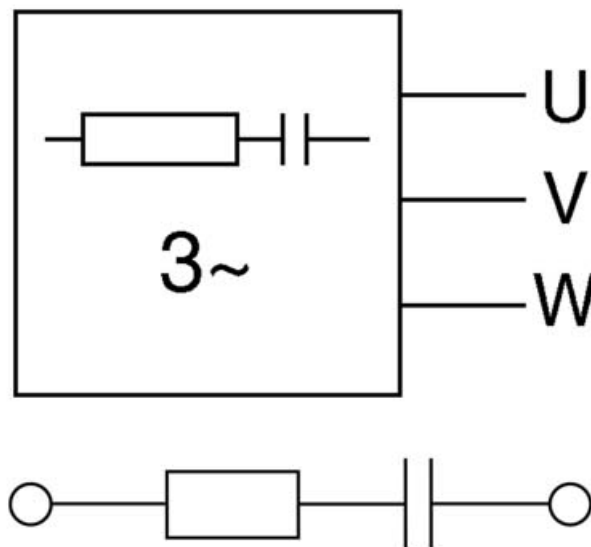

PIN assignment

Accessories

26.07.2008 – Subject to technical modification

Part-No. 700492

USA: LUTZE INC.

13330 South Ridge Drive • Charlotte, NC 28273, USA
Tel. +1 (704) 504-0222 • Fax +1 (704) 504-0223
www.lutze.com • info@lutze.com

United Kingdom: LÜTZE Ltd.

Unit 3, Sandy Hill Park
Sandy Way, Amington • GB-Tamworth, Staffs B77 4DU
Tel. +44 (0)1827 31333-0 • Fax +44 (0)1827 31333-2
www.lutze.com • sales.gb@lutze.co.uk