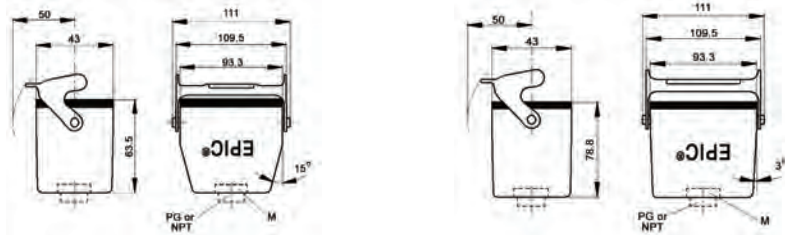

Dust cover included	Part number
no	10072900
yes	10073900

EPIC® HB 16 cable coupler hood

Cable coupler with single lever

standard profile

high profile

all dimensions are in mm

Technical data

IP Protection class: UL 50E Type 12
NEMA 4
IP65

Complete the installation

HB dust covers
page 429

Approvals

PG

PG coupler		SKINTOP® gland	
size	part number	plastic	metal
Standard profile			
PG 21	100869	53015050	52015750
High profile			
PG 21	700922	53015050	52015750
PG 29	700924	53015060	52015760

PG coupler provided with EPIC® SM/SP gland

NPT

NPT coupler		SKINTOP® gland	
size	part number	plastic	metal
Standard profile			
¾"	100869NP	S1134	53112034
High profile			
¾"	700922NP	S1134	53112034
1"	700924NP	S1101	53112044

NPT coupler provided with NPT fitting

metric

Metric coupler*		SKINTOP® gland	
size	part number	plastic	metal
Standard profile			
M25	19086900	53111030	53112030
High profile			
M25	79092200	53111030	53112030
M32	79092400	53111040	53112040