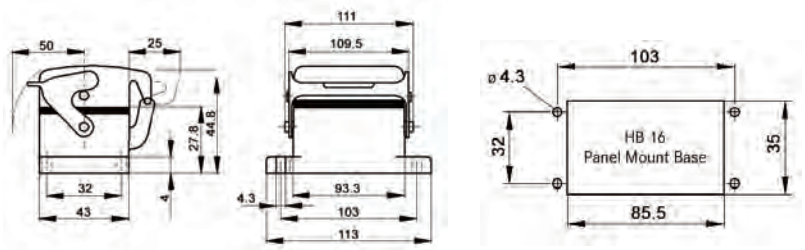

EPIC® HB 16 panel mount base

Panel mount base with single lever

all dimensions are in mm

Technical data

IP Protection class: UL 50E Type 12
NEMA 4
IP65

Complete the installation

HB dust covers
page 429

Approvals

Dust cover included	Part number
no	10072900
yes	10073900

EPIC® HB 16 cable coupler hood

Cable coupler with single lever

standard profile

high profile

all dimensions are in mm

Technical data

IP Protection class: UL 50E Type 12
NEMA 4
IP65

PG coupler provided with EPIC® SM/SP gland

NPT

NPT coupler		SKINTOP® gland	
size	part number	plastic	metal
Standard profile			
¾"	100869NP	S1134	53112034
High profile			
¾"	700922NP	S1134	53112034
1"	700924NP	S1101	53112044

NPT coupler provided with NPT fitting

metric

Metric coupler*		SKINTOP® gland	
size	part number	plastic	metal
Standard profile			
M25	19086900	53111030	53112030
High profile			
M25	79092200	53111030	53112030
M32	79092400	53111040	53112040