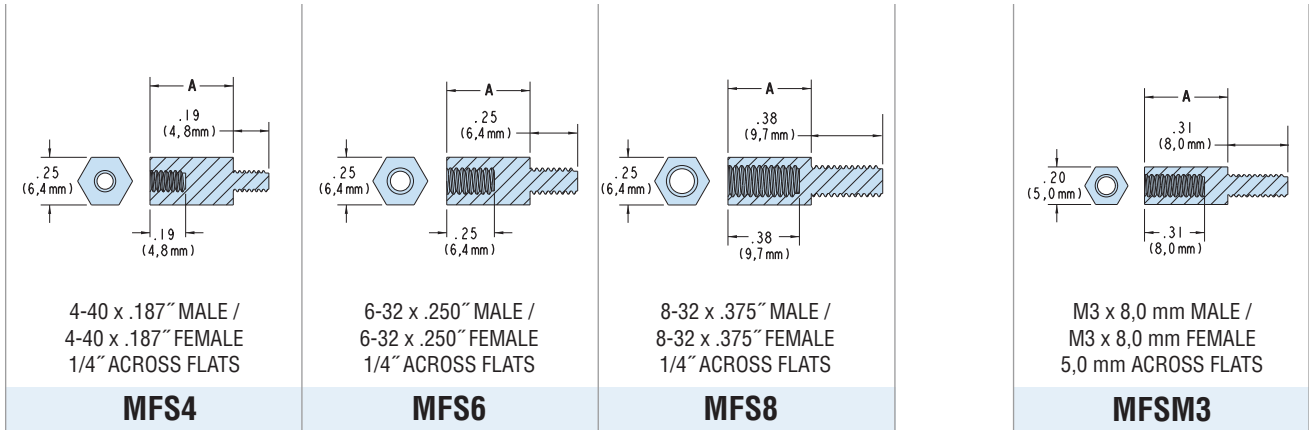

Heyco® Nylon Male/Female Threaded Hex Supports

	Thread Length		Mounting Hole Diameter		Thread Length		Mounting Hole Diameter		Thread Length		Mounting Hole Diameter		Thread Length		Mounting Hole Diameter	
	in.	mm.	in.	mm.	in.	mm.	in.	mm.	in.	mm.	in.	mm.	mm.	in.	mm.	mm.
Male end	.187	4,8	4-40		.250	6,4	6-32		.375	9,5	8-32		8,0	.315		M3
Female end	.187	4,8	4-40		.250	6,4	6-32		.375	9,5	8-32		8,0	.315		M3

A	PART NO.	DESCRIPTION	PART NO.	DESCRIPTION	PART NO.	DESCRIPTION	A	PART NO.	DESCRIPTION
in.	Natural		Natural		Natural		mm.	Natural	
.250	11800	MFS4-04	11820	MFS6-04 †	11840	MFS8-04 †	6,0	11859	MFSM3-M06 NEW!
.276	11801	MFS4-04.4					10,0	11860	MFSM3-M10
.312	11802	MFS4-05*	11822	MFS6-05*			12,0	11861	MFSM3-M12
.375	11803	MFS4-06	11823	MFS6-06	11843	MFS8-06 ††	15,0	11862	MFSM3-M15
.437	11804	MFS4-07	11824	MFS6-07	11844	MFS8-07	18,0	11863	MFSM3-M18
.500	11805	MFS4-08	11825	MFS6-08	11845	MFS8-08	20,0	11864	MFSM3-M20
.562	11806	MFS4-09	11826	MFS6-09	11846	MFS8-09	25,0	11865	MFSM3-M25
.600	11807	MFS4-09.6							
.625	11808	MFS4-10	11828	MFS6-10	11848	MFS8-10			
.687			11829	MFS6-11*					
.750	11810	MFS4-12	11830	MFS6-12	11850	MFS8-12			
.875	11811	MFS4-14	11831	MFS6-14	11851	MFS8-14			
.937			11832	MFS6-15					
1.000	11813	MFS4-16	11833	MFS6-16	11853	MFS8-16			
1.125	11814	MFS4-18	11834	MFS6-18	11854	MFS8-18			
1.250	11815	MFS4-20	11835	MFS6-20	11855	MFS8-20			
1.312			11836	MFS6-21					
1.375	11817	MFS4-22	11837	MFS6-22	11857	MFS8-22			
1.500			11839	MFS6-24					
2.000	11818	MFS4-32	11838	MFS6-32	11858	MFS8-32 NEW!			

Standard color natural.
 † Female thread depth is .190" (4,8 mm)
 †† Female thread depth is .200" (5,1 mm)
 * Special order.

Quick Specs

Material	Nylon 6/6
Flammability Rating	94V-2
Temperature Range	-40°F (-40°C) to 185°F (85°C)