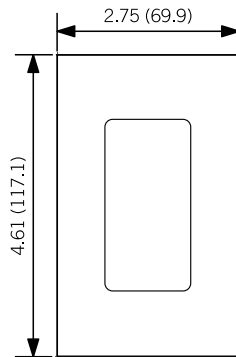

#### Features and Benefits

- Sleek, smooth contemporary styling with no mounting screws and no subplate screws for ease of installation and cleaning
- Decora® compatible — two-piece kit allows easy use with any Decora installation
- Constructed of durable polycarbonate to withstand abuse
- Screwless subplate offers ease of installation — exclusive “Hook n’ Snap” feature provides an easy, convenient and truly screwless wallplate installation

#### Screwless Snap-On Wallplates (with Screwless Subplate)

	Description	Color	Cat. No.		Description	Color	Cat. No.
	1-Gang	White Ivory Lt. Almond Gray Black Brown	80301-SW 80301-SI 80301-ST 80301-SGY 80301-SE 80301-S		4-Gang	White Ivory Lt. Almond Black Brown	80312-SW 80312-SI 80312-ST 80312-SE 80312
	2-Gang	White Ivory Lt. Almond Gray Black Brown	80309-SW 80309-SI 80309-ST 80309-SGY 80309-SE 80309-S		5-Gang	White Ivory Lt. Almond	80321-SW 80321-SI 80321-ST
	3-Gang	White Ivory Lt. Almond Black Brown	80311-SW 80311-SI 80311-ST 80311-SE 80311-S		6-Gang	White Ivory Lt. Almond	80326-SW 80326-SI 80326-ST

#### Dimensions for Screwless Snap-On Wallplates

80301-S

Note: Add 1.81" (46.0mm) for each additional gang

80309

Note: Add 1.81" (46.0mm) for each additional gang