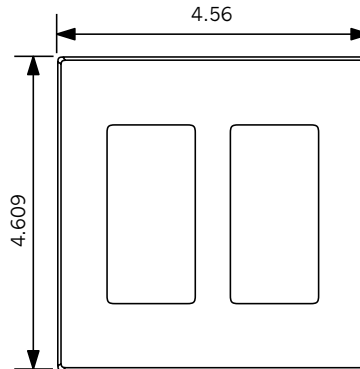

#### Screwless Snap-On Wallplates (with Screwless Subplate)

	Description	Color	Cat. No.		Description	Color	Cat. No.
	1-Gang	White Ivory Lt. Almond Gray Black Brown	80301-SW 80301-SI 80301-ST 80301-SGY 80301-SE 80301-S		4-Gang	White Ivory Lt. Almond Black Brown	80312-SW 80312-SI 80312-ST 80312-SE 80312
	2-Gang	White Ivory Lt. Almond Gray Black Brown	80309-SW 80309-SI 80309-ST 80309-SGY 80309-SE 80309-S		5-Gang	White Ivory Lt. Almond	80321-SW 80321-SI 80321-ST
	3-Gang	White Ivory Lt. Almond Black Brown	80311-SW 80311-SI 80311-ST 80311-SE 80311-S		6-Gang	White Ivory Lt. Almond	80326-SW 80326-SI 80326-ST

#### Dimensions for Screwless Snap-On Wallplates

80301-S

Note: Add 1.81" (46.0mm) for each additional gang

80309

Note: Add 1.81" (46.0mm) for each additional gang