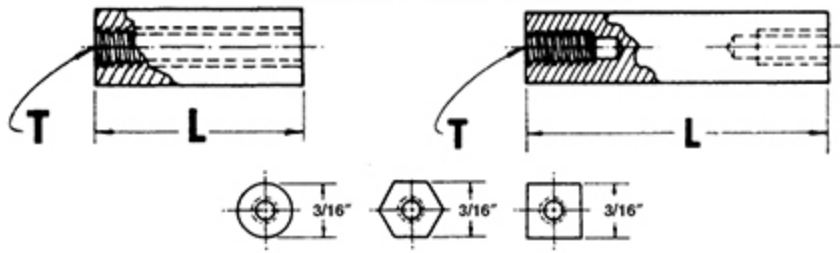

STANDOFFS 3/16"
ROUND • HEX • SQUARE

Item Code: 8110-SS-0440-7

Description: STNDF HEX FF 0440 3/16 X 7/8

STAINLESS STEEL HEX FEMALE STANDOFF 4-40 THREAD
3/16 HEX , 7-PASSIVATE