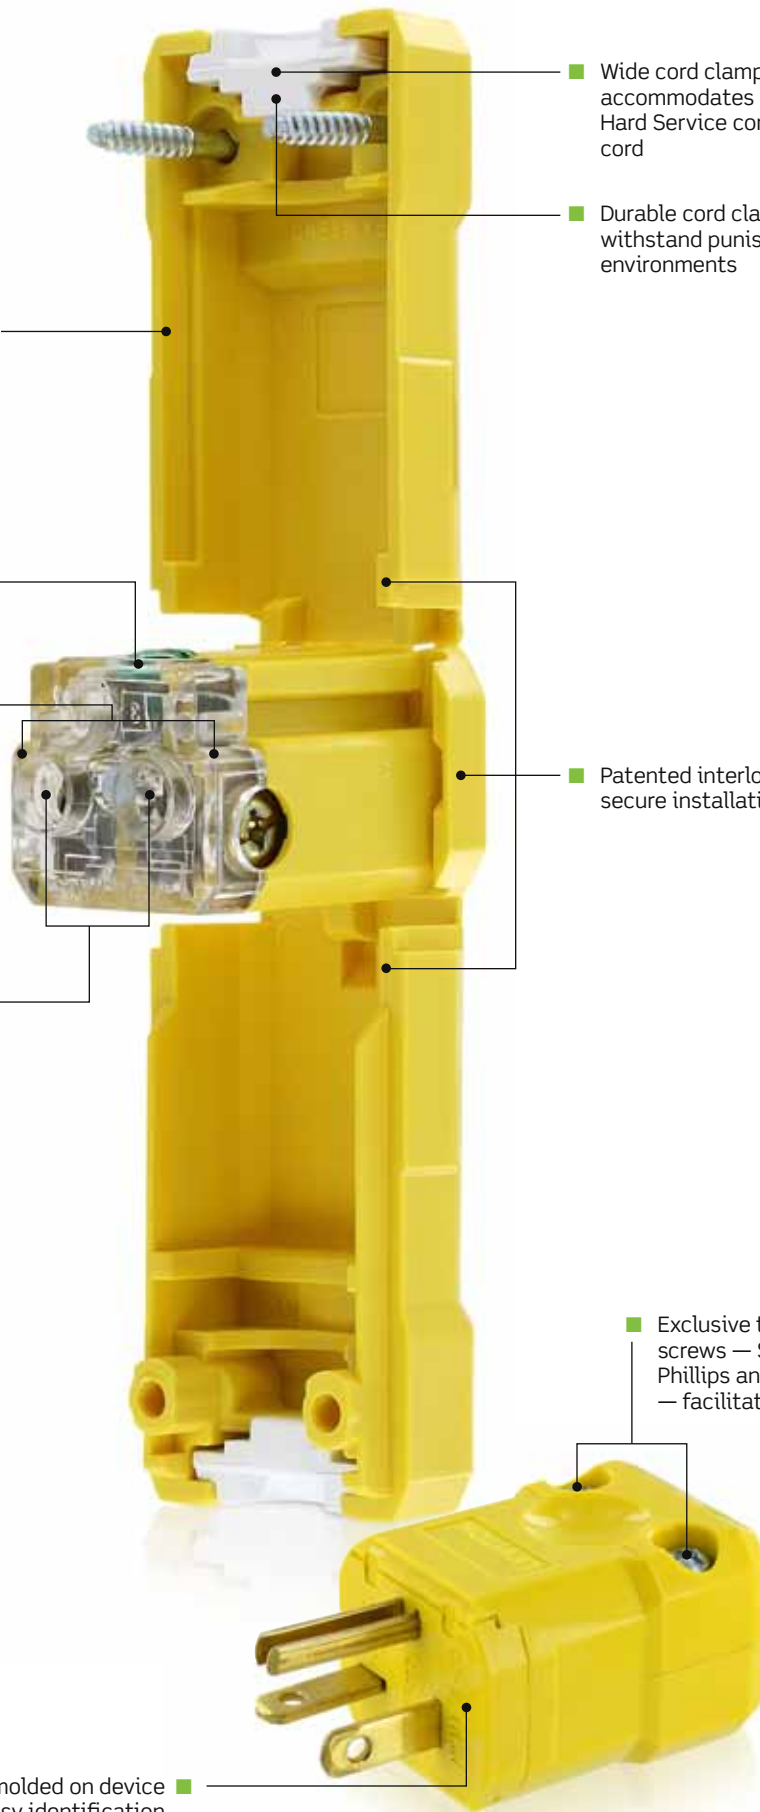

Features

python® Plugs and Connectors

Toughened, high impact-resistant nylon housing withstands rough use

Exclusive clear thermoplastic terminal cover

Curved and crimp-lock terminal clamps provide superior electrical connection without cutting wire strands

Deep-funneled wire wells for quick, easy stranded wire insertion

Wide cord clamp range (.250"-.655") accommodates 18/3 to 10/3 AWG Hard Service cord or Jr Hard Service cord

Durable cord clamp inserts withstand punishing environments

Patented interlock design for secure installation

Exclusive triple-drive screws — Straight blade, Phillips and Robertson Head — facilitate faster wiring

NEMA configuration and ratings molded on device for quick and easy identification

Specifications

Electrical Specifications	
Temperature Rise	Max 30°C after 250 cycles overload at 200 percent rated current
Dielectric Voltage	Withstands 2000V per UL498
Current Interrupting	Certified for current interrupting at full rated current
Environmental Specifications	
Flammability	Rated V-2 per UL94
Operating Temperature	-40°C (-40°F) to 60°C (140°F)
Material Specifications	
Housing	Super Tough Nylon
Terminal Cover	Clear Thermoplastic
Clamp Insert	Nylon
Blades/Contacts	Solid Brass
Terminal Screws	Plated Steel
Terminal Clamps	Galvanized Steel
Assembly Screws	Zinc-plated Steel, #6-32
Mechanical Specifications	
Terminal ID	Brass-Hot, Green-Ground, Silver-Neutral
Terminal Accom.	18-10 AWG
Torque Range	12-14 Inch lbs
Product ID	Ratings and NEMA I.D. permanently marked on device
Cord Range	.250" to .700"
Standards and Certifications	
NEMA	WD-6
ANSI	C-73
UL	498
CSA	C22.2 No. 42
NOM	057
Warranty	
Product Warranty	Two-year Limited Warranty