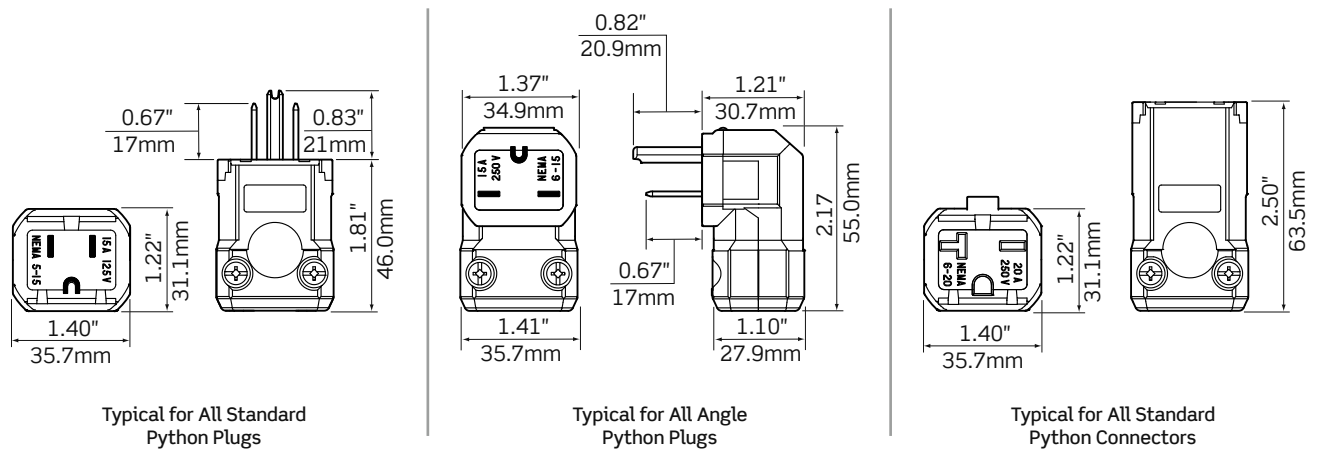

Specifications

Electrical Specifications	
Temperature Rise	Max 30°C after 250 cycles overload at 200 percent rated current
Dielectric Voltage	Withstands 2000V per UL498
Current Interrupting	Certified for current interrupting at full rated current
Environmental Specifications	
Flammability	Rated V-2 per UL94
Operating Temperature	-40°C (-40°F) to 60°C (140°F)
Material Specifications	
Housing	Super Tough Nylon
Terminal Cover	Clear Thermoplastic
Clamp Insert	Nylon
Blades/Contacts	Solid Brass
Terminal Screws	Plated Steel
Terminal Clamps	Galvanized Steel
Assembly Screws	Zinc-plated Steel, #6-32
Mechanical Specifications	
Terminal ID	Brass-Hot, Green-Ground, Silver-Neutral
Terminal Accom.	18-10 AWG
Torque Range	12-14 Inch lbs
Product ID	Ratings and NEMA I.D. permanently marked on device
Cord Range	.250" to .700"
Standards and Certifications	
NEMA	WD-6
ANSI	C-73
UL	498
CSA	C22.2 No. 42
NOM	057
Warranty	
Product Warranty	Two-year Limited Warranty

Dimensions