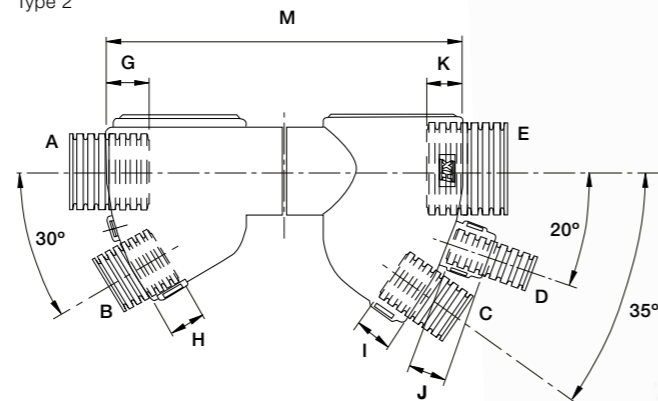

2 piece fittings

Custom two piece multiple breakout fitting

Custom Hinged
Multiple Breakout Fitting

Custom Two Piece Multiple Breakout Fitting

One-piece hinged fittings designed to suit specific project or application requirements.

| Part No. | Type | Conduit Size (NC) | | | | | | Conduit Size (NW) | | | | | | Conduit Engagement | | | | | | Nominal Dimensions | | | | | Weight |
|----------|------|-------------------|----|----|----|----|----|-------------------|-----|----|-----|----|----|--------------------|----|----|----|----|----|--------------------|------|------|------|------|--------|
| | | A | B | C | D | E | F | A | B | C | D | E | F | G | H | I | J | K | L | M | N | O | P | R | |
| MPS100 | 1 | 12 | 08 | 20 | 20 | 25 | 12 | 10 | 7.5 | 17 | 17 | 22 | 10 | 10 | 10 | 12 | 12 | 13 | 12 | 98mm | 43mm | 28mm | 28mm | 59mm | 22kg |
| MPS102 | 2 | 16 | 08 | 16 | 08 | 25 | - | 13 | 7.5 | 16 | 7.5 | 22 | - | 10 | 10 | 10 | 10 | 13 | - | 97mm | - | - | - | - | 23kg |

| Approvals | IP Rating | Appropriate Conduit | Fire Performance | Temperature Range |
|---|---|---------------------|--------------------|-------------------|
| CE Mark to the Low Voltage Directive | For use with: All conduits in the Harnessflex range | | Self Extinguishing | -40°C to +120°C |
| RoHS Compliant to 2011/65/EU | IP40 | Yes | Low Smoke Toxicity | |
| Conforms with End of Life Vehicle directive (ELV) EU200/53/EC | IP67 | N/A | Halogen Free | UV Resistance |
| | IP68 | N/A | | Very High |

Dimensions

Type 1

Dimensions

Type 2

1 Multi outlet options

Connect multiple pieces of conduit to one fitting.

2 Outlets can be blanked

Certain outlets can be blanked using BPST08, BCH12 & BCH20 - See page 4/33.