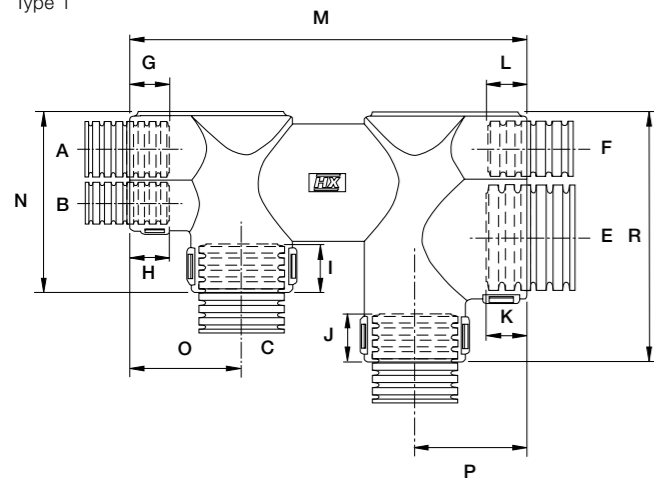

2 piece fittings

Custom two piece multiple breakout fitting

Custom Hinged
Multiple Breakout Fitting

Custom Two Piece Multiple Breakout Fitting

One-piece hinged fittings designed to suit specific project or application requirements.

| Part No. | Type | Conduit Size (NC) | | | | | | Conduit Size (NW) | | | | | | Conduit Engagement | | | | | | Nominal Dimensions | | | | | Weight |
|----------|------|-------------------|----|----|----|----|----|-------------------|-----|----|-----|----|----|--------------------|----|----|----|----|----|--------------------|------|------|------|------|--------|
| | | A | B | C | D | E | F | A | B | C | D | E | F | G | H | I | J | K | L | M | N | O | P | R | |
| MPS100 | 1 | 12 | 08 | 20 | 20 | 25 | 12 | 10 | 7.5 | 17 | 17 | 22 | 10 | 10 | 10 | 12 | 12 | 13 | 12 | 98mm | 43mm | 28mm | 28mm | 59mm | 22kg |
| MPS102 | 2 | 16 | 08 | 16 | 08 | 25 | - | 13 | 7.5 | 16 | 7.5 | 22 | - | 10 | 10 | 10 | 10 | 13 | - | 97mm | - | - | - | - | 23kg |

| Approvals | IP Rating | Appropriate Conduit | Fire Performance | Temperature Range |
|---|---|---------------------|--------------------|-------------------|
| CE Mark to the Low Voltage Directive | For use with: All conduits in the Harnessflex range | | Self Extinguishing | -40°C to +120°C |
| RoHS Compliant to 2011/65/EU | IP40 | Yes | Low Smoke Toxicity | |
| Conforms with End of Life Vehicle directive (ELV) EU200/53/EC | IP67 | N/A | Halogen Free | UV Resistance |
| | IP68 | N/A | | Very High |

Dimensions

Type 1

Dimensions

Type 2

1 Multi outlet options

Connect multiple pieces of conduit to one fitting.

2 Outlets can be blanked

Certain outlets can be blanked using BPST08, BCH12 & BCH20 - See page 4/33.