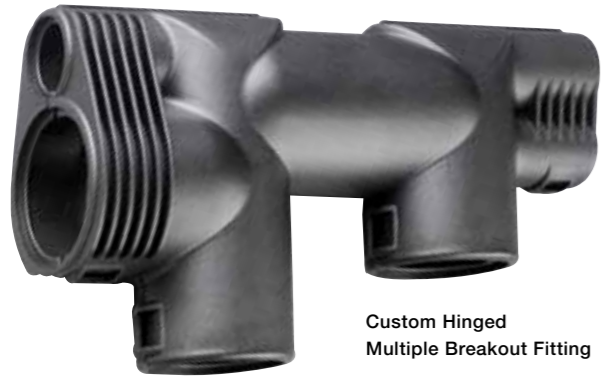

2 piece fittings

Custom two piece multiple breakout fitting

Custom Hinged
Multiple Breakout Fitting

Custom Two Piece Multiple Breakout Fitting

One-piece hinged fittings designed to suit specific project or application requirements.

| Part No. | Type | Conduit Size (NC) | | | | | | Conduit Size (NW) | | | | | | Conduit Engagement | | | | | | Nominal Dimensions | | | | | Weight |
|----------|------|-------------------|----|----|----|----|----|-------------------|-----|----|-----|----|----|--------------------|----|----|----|----|----|--------------------|------|------|------|------|--------|
| | | A | B | C | D | E | F | A | B | C | D | E | F | G | H | I | J | K | L | M | N | O | P | R | |
| MPS100 | 1 | 12 | 08 | 20 | 20 | 25 | 12 | 10 | 7.5 | 17 | 17 | 22 | 10 | 10 | 10 | 12 | 12 | 13 | 12 | 98mm | 43mm | 28mm | 28mm | 59mm | 22kg |
| MPS102 | 2 | 16 | 08 | 16 | 08 | 25 | - | 13 | 7.5 | 16 | 7.5 | 22 | - | 10 | 10 | 10 | 10 | 13 | - | 97mm | - | - | - | - | 23kg |

Dimensions

Type 1

Dimensions

Type 2

1 Multi outlet options

Connect multiple pieces of conduit to one fitting.

2 Outlets can be blanked

Certain outlets can be blanked using BPST08, BCH12 & BCH20 - See page 4/33.