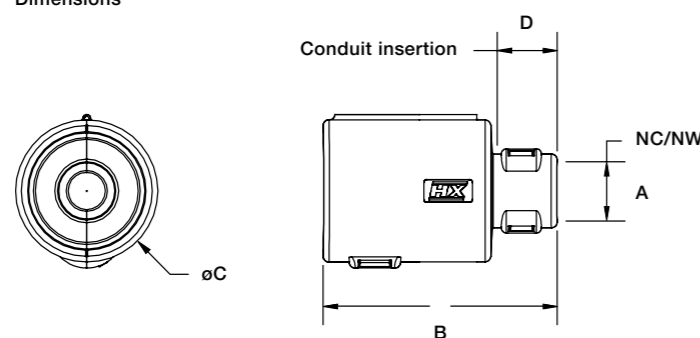

Special customised products DIN 72585 Hinged interface & Blanking plug

DIN 72585 Hinged Interface - Special Customised Product

Circular interface to fit DIN 72585 STYLE connectors. Connector is free to swivel after interface is installed.

Part No.	Conduit Size (A)		Nominal Dimensions		
	NC	NW	B	C	D
CI08-72585	08	7.5	40.9mm	24.9mm	10mm

IP Rating	Appropriate Conduit	Fire Performance	Temperature Range	
IP40	Yes	Self Extinguishing	-40°C to +120°C	
IP67	N/A	Low Smoke Toxicity	UV Resistance	
IP68	N/A	Halogen Free		Very High

Dimensions