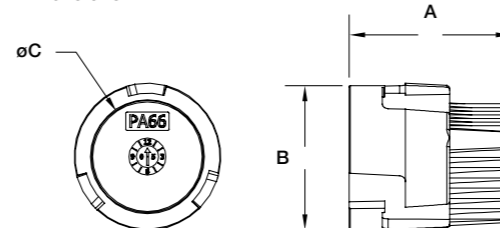

Dimensions

Blanking Plug
Special Customised Product

Blanking Plug - Special Customised Product

Plastic blanking plug to seal female DIN 72585 circular connectors. Prevents the ingress of water/dust, during transport or harness storage.

Part No.	Nominal Dimensions		
	A	B	C
BP72585	26.3mm	23.8mm	17.8mm

Dimensions

IP Rating	Appropriate Conduit	Fire Performance	Temperature Range
IP40	Yes	Self Extinguishing	-40°C to +120°C
IP67	N/A	Low Smoke Toxicity	UV Resistance
IP68	N/A	Halogen Free	

Part No.	Shell Size	Fitting Size		Thread Size
		NC	NW	
Hinged Fitting				
NEPA14-16	14mm	16	13	13/16"-20 UNEF
NEPA16-20	16mm	20	17	15/16"-20 UNEF
NEPA24-28	24mm	28	23	17/16"-18 UNEF
CI20-CCU100	18/16mm	20	17	1"-20 UNEF
CI20-CCU119	18/16mm	20	17	13/16"-18 UNEF
CI28-CCU138	24mm	28	23	13/8"-18 UNEF

Part No.	Shell Size	Fitting Size		Nominal Dimensions			
		NC	NW	A	B	C	D
Interface for Circular Connector							
NEPA14-16	14mm	16	13	14.4mm	25.3mm	25.0mm	12.5mm
NEPA16-20	16mm	20	17	14.4mm	30.0mm	26.3mm	16.4mm
NEPA24-28	24mm	28	23	17.0mm	42.0mm	29.8mm	22.8mm
CI20-CCU100	18/16mm	20	17	11.0mm	30.0mm	26.0mm	16.4mm
CI20-CCU119	18/16mm	20	17	11.0mm	33.0mm	26.0mm	16.5mm
CI28-CCU138	24mm	28	23	13.0mm	41.5mm	30.0mm	22.8mm