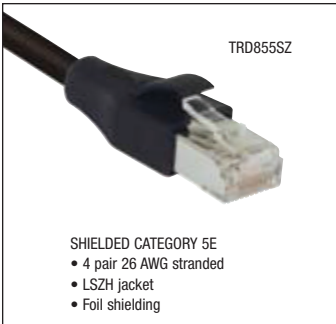

Category 5E RJ45 to RJ45 Shielded Low Smoke Zero Halogen Patch Cords

Designed for environments where PVC's combustive toxicity is restricted, L-com's shielded Low Smoke Zero Halogen (LSZH) Ethernet cables provide the ideal alternative. Featuring all-metal-body RJ45 connectors and aluminumized polyester shielded cable with drain wire, these assemblies are designed to protect from EMI/RFI while maintaining high performance data transmission characteristics. Ensure the protection of your investment by utilizing these L-com exclusive LSZH cables. Ask about custom lengths and quantity pricing. Talk to us about your project today!