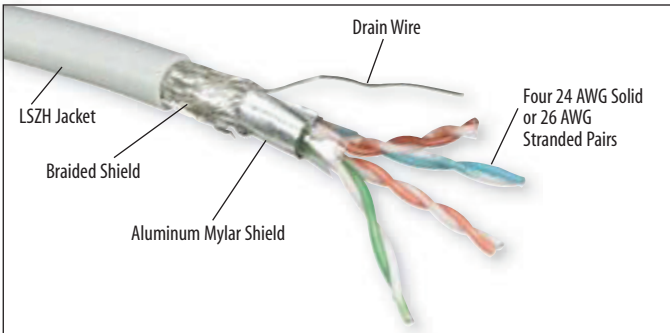

Category 5E Double Shielded Low Smoke Zero Halogen Patch Cords for High EMI/RFI Environments

When a single shield is not enough, L-com's exclusive double-shielded patch cords are ideal. EMI/RFI interference is drastically reduced due to L-com's superior cable shielding, a combination of a 100% foil plus a 60% braid shield. The Low Smoke Zero Halogen (LSZH) jacket allows this industrial patch cord to meet today's environmental and safety requirements.