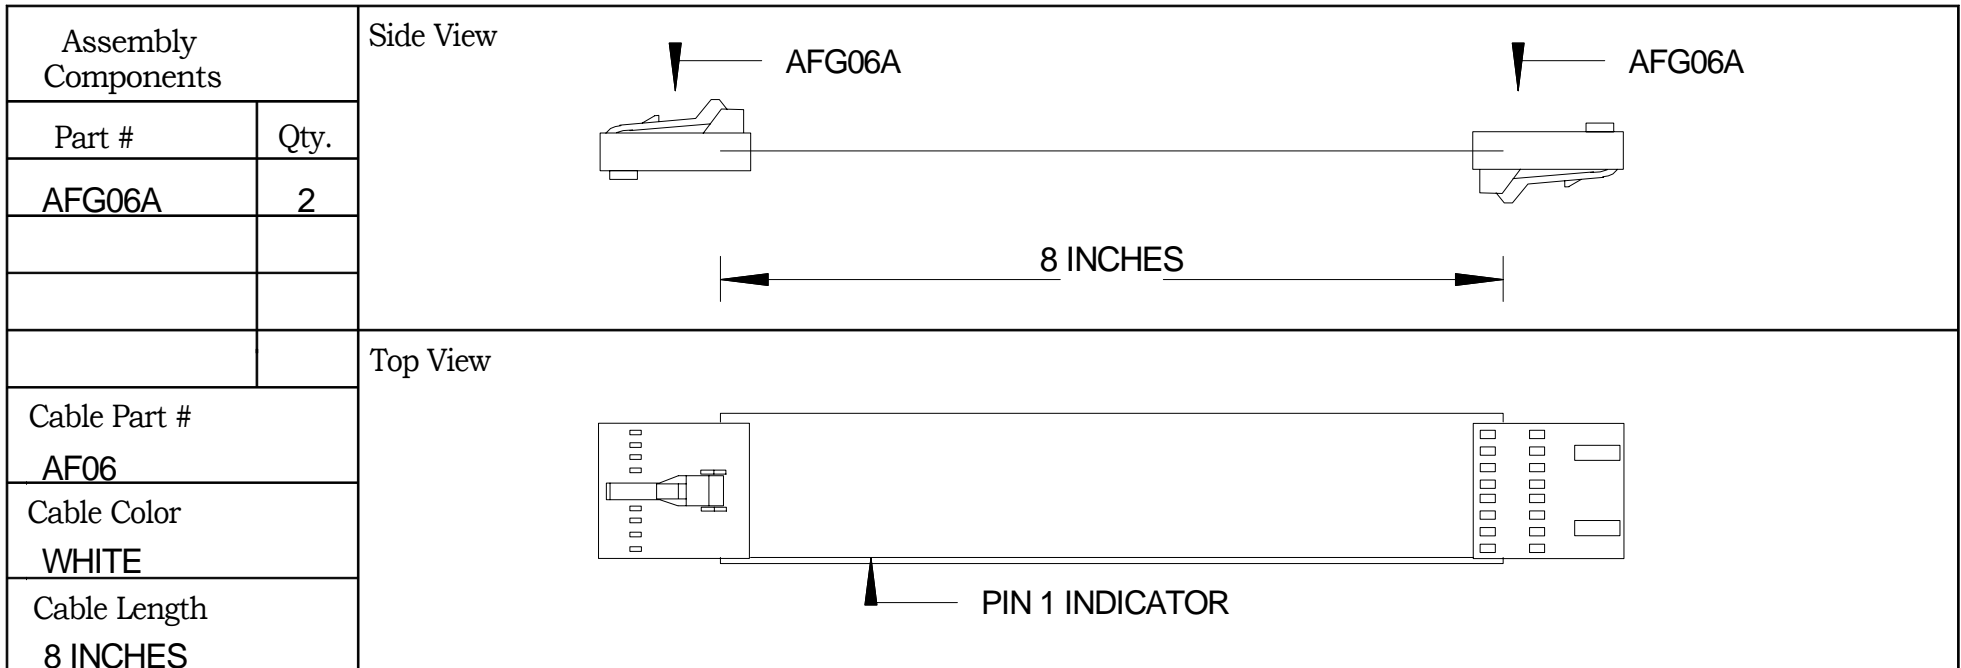

Special Instructions: _____

I have reviewed and approved the above custom cable drawing, Signed

SIGNATURE ON FILE