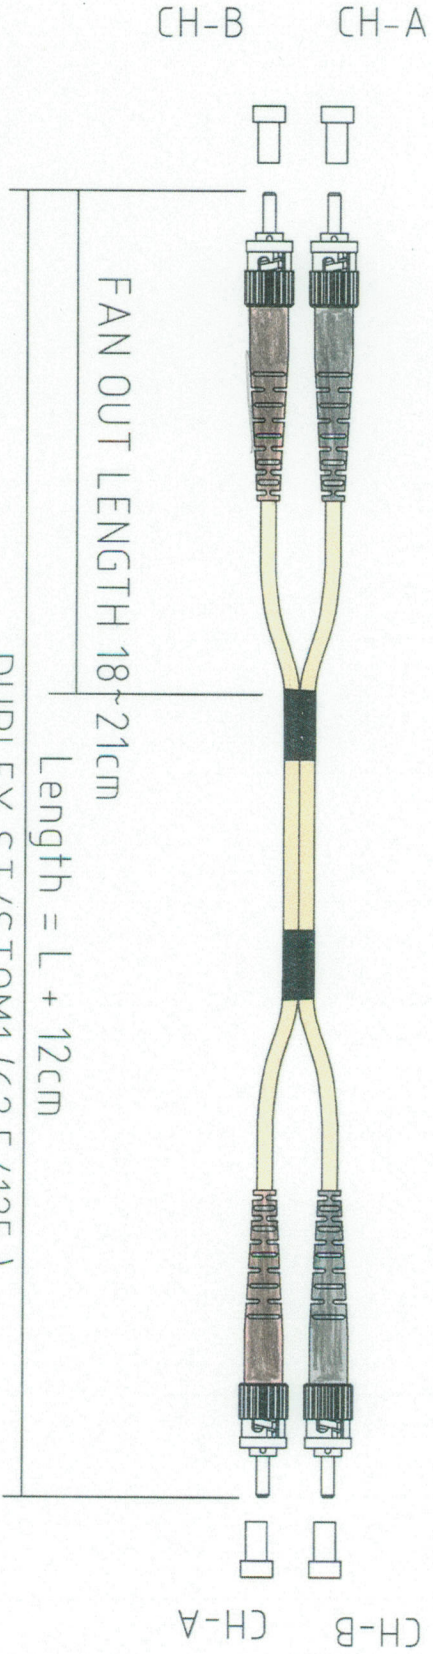

TECHNICAL DESIGN DEPARTMENT

* Measurement Wavelength (MM - $\lambda=850\text{nm}$, SM- $\lambda=1550\text{nm}$)

Optical specil	Single mode(UPC)	Single mode(APC)	Multi mode(PC)
1. Insertion Loose	<0.25dB	<0.25dB	<0.3dB
2. Return Loose	>55dB	>65dB	-

* Remake

NO	SC TYPE	FC TYPE	ST TYPE	E-2000 TYPE	LC TYPE
1. Single Housing Color	Blue			Blue , Green	Blue
2. Single Boot Color	Blue, White	Blue, White	Blue, White	Blue , Green	White
3. Multi Housing Color	Beige			Beige	Beige
2. Multi Boot Color	Black, Beige or Red	Black, Beige or Red	Black, Beige or Red	Black, Beige	Grey

- *Fiber - Multimode OM1 62.5/125
- *Cable Marking - Standard Marking
- *Cable - OFNR & OFNP
- *Cable Color - Orange & Grey ..12color

Title		SCALE		SIZE		MATERIAL	
		UNIT	mm				
ST Type Patchcord		DATE	10.07.25	REVIEWED		APPROVED	
Dwg.NO		DESIGN	CHECKED				