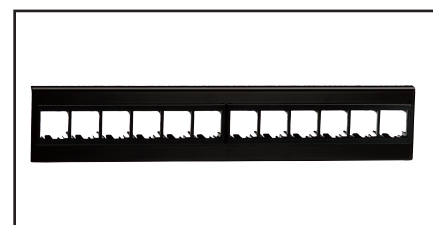

AX100223, MDVO Adapter Strip, 12-port