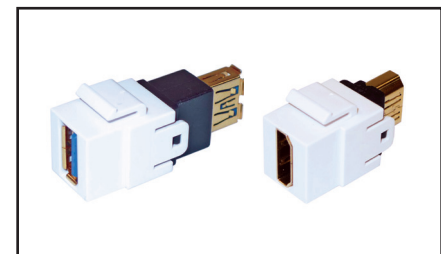

AX105342-EW, USB 3.0 Coupler and AX105345-EW, HDMI Coupler