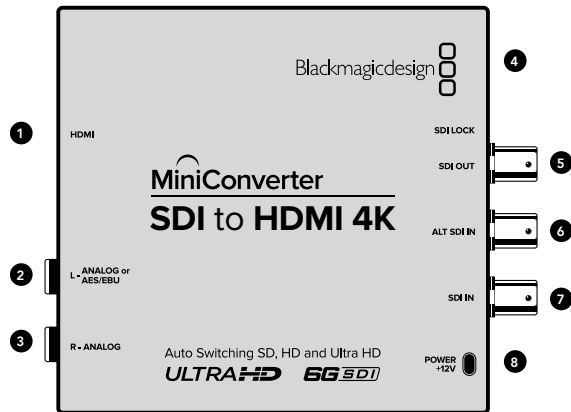

## 14 Mini Converter SDI to HDMI 4K

### Blackmagic Mini Converter SDI to HDMI 4K

Connect a huge range of HDMI displays and video projectors to SDI based equipment. Your Mini Converter SDI to HDMI 4K automatically detects between SD/HD/3G/6G-SDI and converts to HDMI with embedded audio, plus balanced AES/EBU or analog audio out. When connecting to Ultra HD sources and the HDMI output detects an HD monitor or HDTV, the output signal is automatically downconverted from Ultra HD to HD.