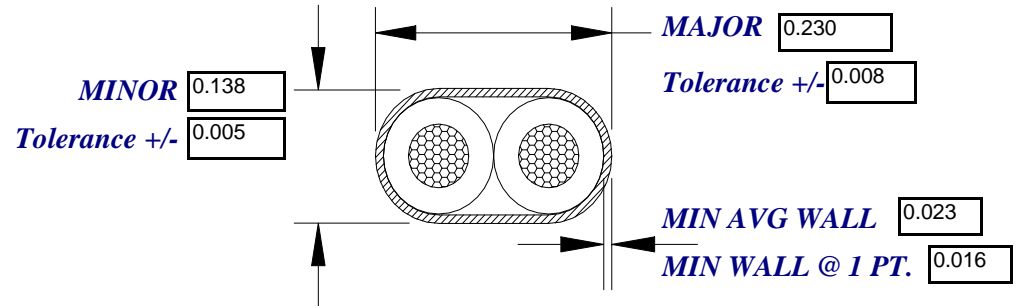

COPPERFIELD PRODUCT SPECIFICATION

DATE	REV	ECN	DESCRIPTION
11/13/2008	B	20770	SPECIFICATION UPDATED

Parent Number: BK066-C

Description: 18/2 16/30 BC GXL Brake Cable BLK/WHT

Stranding: 16/30 BC LHL

Style: GXL BRAKE CABLE

Insulation: PVC

Inner Colors: BLK / WHT

Inner OD: 0.094"

Jacket Print NO PRINT

Legend:

Temperature: Inners: 125C, Jacket: 80C

Notes:

This product complies with European Directive 2002/95/EC (RoHS)

Customer Approval:

Approved By: _____ **Date:** _____

Title: _____ **Company Name:** _____

COPPERFIELD, LLC.

1115 W. North St.
Bremen, IN 46506

Phone: 574-546-5115

Fax: 574-546-5995

www.copperfieldllc.com