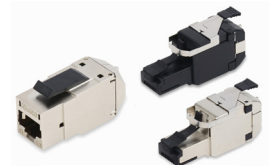

REVConnect CAT5E Category 5e

Description	Elec White	Black	Gray	Ivory	Almond		
REVConnect CAT5E Jack - Single Pack	RV5MJKUEW-S1	RV5MJKUBK-S1	RV5MJKUGY-S1	RV5MJKUIV-S1	RV5MJKUAL-S1		
REVConnect CAT5E Jack - Bulk Pack	RV5MJKUEW-B24	RV5MJKUBK-B24	RV5MJKUGY-B24	RV5MJKUIV-B24	RV5MJKUAL-B24		
Description	Brown	Red	Orange	Yellow	Green	Blue	Purple
REVConnect CAT5E Jack - Single Pack	RV5MJKUBR-S1	RV5MJKURD-S1	RV5MJKUOR-S1	RV5MJKUYL-S1	RV5MJKUGN-S1	RV5MJKUBL-S1	RV5MJKUPR-S1
REVConnect CAT5E Jack - Bulk Pack	RV5MJKUBR-B24	RV5MJKURD-B24	RV5MJKUOR-B24	RV5MJKUYL-B24	RV5MJKUGN-B24	RV5MJKUBL-B24	RV5MJKUPR-B24
Description	Brown TIA	Red TIA	Orange TIA	Yellow TIA	Green TIA	Blue TIA	Purple TIA
REVConnect CAT5E Jack - Single Pack	RV5MJKUTN-S1	RV5MJKUTR-S1	RV5MJKUTO-S1	RV5MJKUTY-S1	RV5MJKUTG-S1	RV5MJKUTB-S1	RV5MJKUTP-S1
REVConnect CAT5E Jack - Bulk Pack	RV5MJKUTN-B24	RV5MJKUTR-B24	RV5MJKUTO-B24	RV5MJKUTY-B24	RV5MJKUTG-B24	RV5MJKUTB-B24	RV5MJKUTP-B24

Shielded Jacks and Field Mount Plugs

Package Size	10GX Shielded Jacks	CAT6+ Shielded Jacks	CAT5E Shielded Jacks	10GX Shielded Plugs	10GX UTP Plugs
Single Pack	RVAMJKSME-S1	RV6MJKSME-S1	RV5MJKSME-S1	RVAFPSME-S1	RVAFPUBK-S1
Bulk Pack (24 Modules)	RVAMJKSME-B24	RV6MJKSME-B24	RV5MJKSME-B24	RVAFPSME-B24	RVAFPUBK-B24