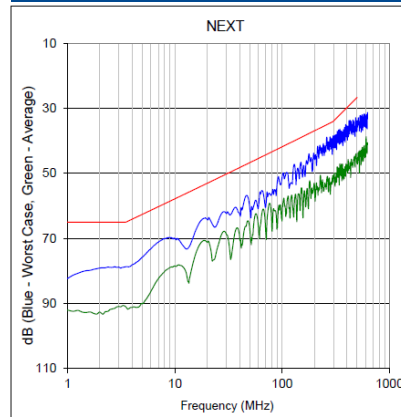

Tested to 625MHz

NEXT			
Freq	Worst Case	Average	Spec TIA
1	82.3	92.0	65.0
4	78.1	91.2	64.1
8	70.1	80.2	59.4
10	70.0	78.5	57.8
16	66.8	73.8	54.6
20	64.1	71.2	53.1
25	65.3	72.7	51.5
31	61.8	69.2	50.0
62	55.7	66.8	45.2
100	51.1	62.9	41.8
160	48.1	55.8	38.5
200	45.7	53.6	36.9
250	41.9	53.0	35.3
300	39.2	52.6	34.0
350	40.9	50.5	31.8
400	35.4	49.3	29.9
450	37.0	46.8	28.2
500	36.1	46.3	26.7
550	32.8	44.4	na
600	35.9	44.9	na
625	31.3	41.0	na