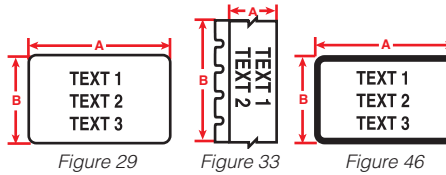

## Inside-Panel Component Labels for Automation & Electrical (B-422, B-428, B-483, B-499, B-595)

Various sizes, colors and label types for marking backboards, DIN rails, enclosures, relays, solenoids, switches, drive motors, and other components.

Figure 33

Fits Printer Model	Diagram	Catalog #	B#	Material	Color	Label Width A Inch (mm)	Roll Length B Inch (mm)	Labels/Roll
<b>B-498 – Vinyl Cloth</b>								
BMP41, 51, 53	Fig. 33	MC-240-498	B-498	Vinyl Cloth	BK on WT	0.240 (6.09)	16 ft. (4.87 m)	1 roll (cont.)
BMP41, 51, 53	Fig. 33	MC-318-498	B-498	Vinyl Cloth	BK on WT	0.318 (8.07)	16 ft. (4.87 m)	1 roll (cont.)
BMP41, 51, 53	Fig. 33	MC-375-498	B-498	Vinyl Cloth	BK on WT	0.375 (9.52)	16 ft. (4.87 m)	1 roll (cont.)