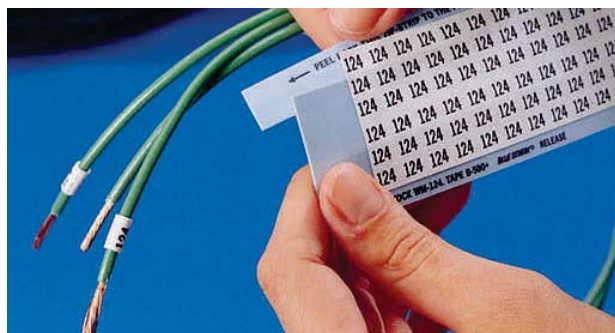

## B-500 Vinyl Cloth Wire Marker Cards

Repositionable vinyl cloth material are able to withstand moderate heat, oil and dirt. Labels hold tightly to the wire due to their high adhesion properties and can be re-used with ease if repositioning is required. Available in black on matte white background. Card-mounted wire markers are sold as individual characters or as consecutive numbers and letters.

### Number Legends

Catalog #	Legend	Marker Length Inch (mm)	Markers Per Card	Cards Per Pkg
WM-0-PK	0	1.50" (38 mm)	36	25
WM-1-PK	1	1.50" (38 mm)	36	25
WM-2-PK	2	1.50" (38 mm)	36	25
WM-3-PK	3	1.50" (38 mm)	36	25
WM-**-PK (replace asterisks with a number 4 - 25)		1.50" (38 mm)	36	25
WM-**-PK (replace asterisks with a number 26 - 99)		1.50" (38 mm)	25	25
WM-601-605-PK	601-605	1.50" (38 mm)	25	25
WM-606-610-PK	606-610	1.50" (38 mm)	25	25
WM-611-615-PK	611-615	1.50" (38 mm)	25	25
WM-***-PK (replace asterisks with consecutive numbers in same manner as the line above, up to 925)		1.50" (38 mm)	25	25
WM-921-925-PK	921-925	1.50" (38 mm)	25	25

### Consecutive Number Legends

Catalog #	Legend	Marker Length Inch (mm)	Qty. of Each Legend Per Card	Cards Per Pkg
WM-1-33-PK	1 - 33	1.50" (38 mm)	1	25
WM-34-66-PK	34 - 66	1.50" (38 mm)	1	25
WM-67-99-PK	67 - 99	1.50" (38 mm)	1	25
WM-100-124-PK	100 - 124	1.50" (38 mm)	1	25
WM-125-149-PK	125 - 149	1.50" (38 mm)	1	25
WM-***-PK (replace asterisks with consecutive numbers in same manner as the line above, up to 1774)		1.50" (38 mm)	1	25
WM-1775-1779-PK	1775-1779	1.50" (38 mm)	1	25