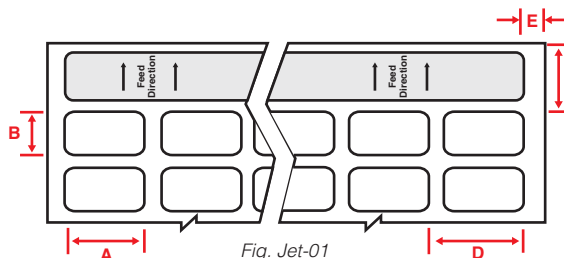

Ink Jet Label Sheets

Brady continues to stock the following ink jet labels.

Ink Jet Printers - General ID Label Sheets

Fig. Jet-01

Diagram	Part Number	Material	Color	Label Width A Inch (mm)	Label Height B Inch (mm)	Horizontal Repeat D Inch (mm)	Horizontal Margin E Inch (mm)	Top Margin F Inch (mm)	Labels Per Row	Labels Per Sheet	Labels Per Pkg
Jet-01	JET-11-113-10	Paper	White	0.250 (6.35)	1.000 (25.40)	0.319 (8.10)	0.750 (19.05)	0.300 (7.62)	25	225	10,000
Jet-01	JET-16-115-10	Cloth	White	0.250 (6.35)	1.500 (38.10)	0.319 (8.10)	0.750 (19.05)	0.300 (7.62)	25	150	10,000
Jet-01	JET-12-115-10	Cloth	White	0.375 (9.53)	1.000 (25.40)	0.470 (11.93)	0.750 (19.05)	0.300 (7.62)	17	153	10,000
Jet-01	JET-23-115-5	Cloth	White	0.375 (9.53)	2.000 (50.80)	0.470 (11.93)	0.750 (19.05)	0.300 (7.62)	17	68	5,000
Jet-01	JET-13-115-10	Cloth	White	0.500 (12.70)	1.000 (25.40)	0.569 (14.45)	0.750 (19.05)	0.300 (7.62)	14	126	10,000
Jet-01	JET-2-115-10	Cloth	White	0.750 (19.05)	0.500 (12.70)	0.894 (22.70)	0.750 (19.05)	0.300 (7.62)	9	153	10,000
Jet-01	JET-14-115-5	Cloth	White	0.750 (19.05)	1.000 (25.40)	0.894 (22.70)	0.750 (19.05)	0.300 (7.62)	9	81	5,000
Jet-01	JET-15-115-5	Cloth	White	0.750 (19.05)	1.250 (31.75)	0.894 (22.70)	0.750 (19.05)	0.300 (7.62)	9	63	5,000
Jet-01	JET-18-115-3	Cloth	White	0.750 (19.05)	1.500 (38.10)	0.894 (22.70)	0.750 (19.05)	0.300 (7.62)	9	54	3,000
Jet-01	JET-3-115-5	Cloth	White	1.437 (36.50)	0.500 (12.70)	1.615 (41.02)	0.750 (19.05)	0.300 (7.62)	5	59	5,000
Jet-01	JET-9-115-3	Cloth	White	1.437 (36.50)	0.800 (20.32)	1.615 (41.02)	0.750 (19.05)	0.300 (7.62)	5	55	3,000
Jet-01	JET-27-117-5	Vinyl	White	0.500 (12.70)	0.750 (19.05)	1.000 (25.40)	0.750 (19.05)	0.425 (10.79)	8	125	5,000
Jet-01	JET-29-117-3	Vinyl	White	0.500 (12.70)	1.380 (35.05)	1.600 (40.64)	0.750 (19.05)	0.425 (10.79)	5	80	3,000
Jet-01	JET-28-117-3	Vinyl	White	0.950 (24.13)	0.750 (19.05)	0.250 (6.35)	0.750 (19.05)	0.425 (10.79)	8	72	3,000
Jet-01	JET-30-117-2	Vinyl	White	0.950 (24.13)	1.380 (35.05)	1.600 (40.64)	0.750 (19.05)	0.425 (10.79)	5	45	2,000
Jet-01	JET-31-117-1	Vinyl	White	0.950 (24.13)	2.250 (57.15)	2.625 (66.67)	0.750 (19.05)	0.425 (10.79)	3	27	1,000
Jet-01	JET-33-117-1	Vinyl	White	0.950 (24.13)	3.750 (95.25)	4.000 (101.60)	0.750 (19.05)	0.425 (10.79)	3	18	1,000
Jet-01	JET-32-117-0.5	Vinyl	White	1.800 (45.72)	2.250 (57.15)	0.375 (9.52)	0.750 (19.05)	0.425 (10.79)	3	15	500
Jet-01	JET-34-117-0.5	Vinyl	White	1.800 (45.72)	3.750 (95.25)	4.000 (101.60)	0.750 (19.05)	0.425 (10.79)	2	10	500