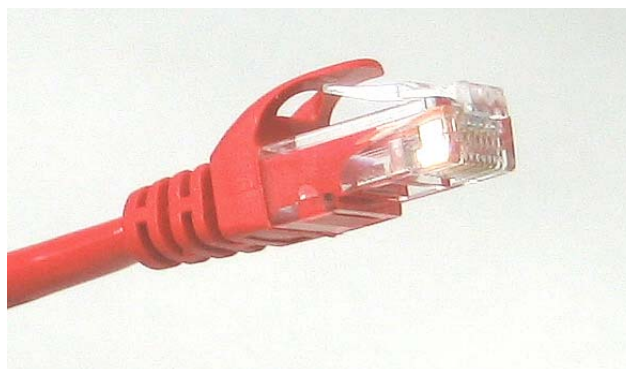

NETWORKING CABLES

CAT5e MOLDED PATCH CABLE

UTP 'Ferari' Style RJ45 Patch Cables
100MHz RJ45-RJ45 (8P8C), UL Listed
Gold Plated 50u, 24AWG Stranded Round
Snagless 'Ferari' Molding protects the RJ45
plastic tab from damage during installation.

Color	Light Gray	Black	Blue	Green	Gray	Red	Yellow
Color Code:	<u>Default</u>	<u>BLK</u>	<u>BLU</u>	<u>GRN</u>	<u>GRY</u>	<u>RED</u>	<u>YLW</u>

CAT-5E-001	X	X	X	X	X	X	X
CAT-5E-002	X	-	-	-	-	-	-
CAT-5E-003	X	X	X	X	X	X	X
CAT-5E-004	X	-	-	-	-	-	-
CAT-5E-005	X	X	X	X	X	X	X
CAT-5E-006	X	-	-	-	-	-	-
CAT-5E-007	X	X	X	X	X	X	X
CAT-5E-010	X	X	X	X	X	X	X
CAT-5E-015	X	X	X	X	X	X	X
CAT-5E-025	X	X	X	X	X	X	X
CAT-5E-050	X	X	X	X	X	X	X
CAT-5E-075	X	-	-	-	-	-	-
CAT-5E-100	X	X	X	X	X	X	X

***Example order for a yellow 50 foot patch cable = CAT-5E-050-**YLW**

CRIMP CAT5e PATCH CABLE

UTP Assembly C5e, RJ45 Patch Cables
100MHz RJ45-RJ45 (8P8C) UL Listed
Gold Plated 50u, 24AWG Stranded Round
Standard color in stock is Gray.