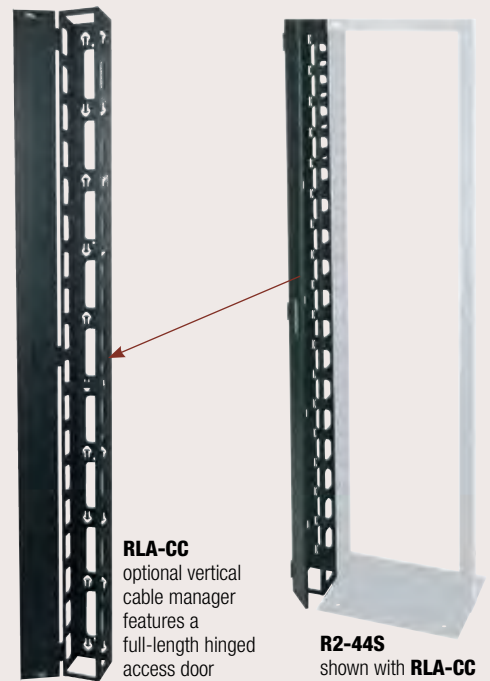

## Vertical Cable Duct with Hinged Door

RLA-CC Series managers mount on all MK, R2, RL, RLA and R4 Series 45 space open frame rack systems, while providing abundant cable pass-throughs and cable lacing points. Order 2 (two) - single ducts to make an economical dual channel organizer. The solid hinged front door with a 3-point magnetic latch can be installed to open in either direction

Part #	Description
RLA-CC	7 ft. (45 space) duct with hinged cover
<b>Order 2 single ducts to make an economical dual channel organizer</b>	

Dimensions	
<p>with door open 11.4" with door closed 6.1" height 5.1"</p>	<p>with doors open 22.9" with doors closed 12.2" height 5.1"</p>
RLA-CC	2 RLA-CC's mounted back to back

## Duct System and Lift-Off Covers

CK Series managers mount on all MK, RL, RLA and R4 Series open frame rack systems. Optional split lift-off covers fit on front and rear of both center and end unit styles. Built with dual channel design to handle extra large cable bundles while providing simple distribution provisions in the front and rear.

## Vertical Cable Chases Ideal for Rack Enclosures

Cable chases provide ample space for the safe and unobtrusive routing of cables between racks. Each three-piece system includes a beveled-corner front vertical channel, a square-corner rear vertical channel, and a solid top cover. Standard 4" wide chases. Custom size and width chases are also available - please call for details. Finished in a durable black powder coat.