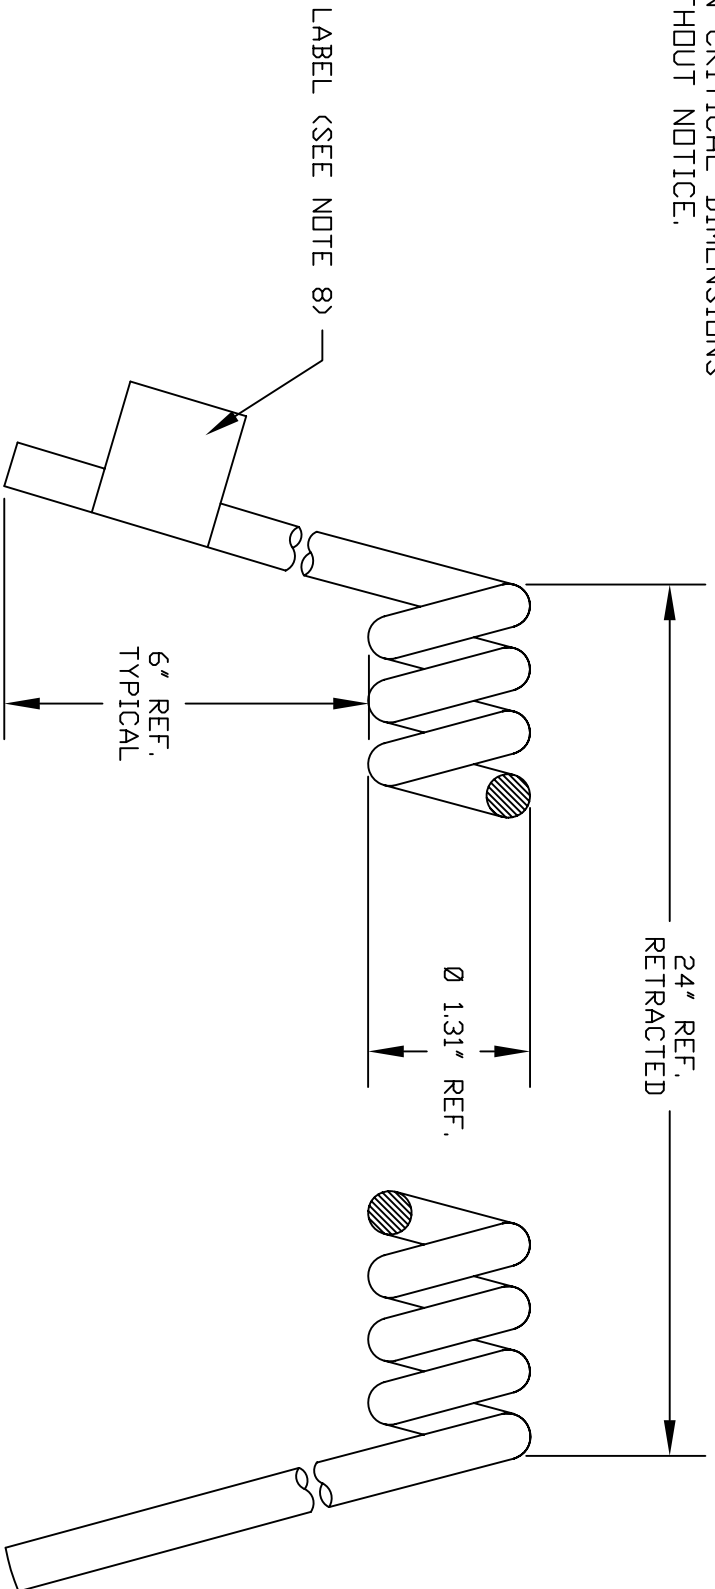

VOLEX RESERVES THE RIGHT TO ALTER NON-CRITICAL DIMENSIONS WITHOUT NOTICE.

NOTES

- 1) CORDAGE: 18/4 SJDW, 90°C, BLACK OUTER JACKET
- 2) INSULATED CONDUCTOR INSULATION COLORS WILL BE BLACK, WHITE, GREEN, AND RED.
- 3) APPROVALS: CUL/CSA
- 4) FLAME RATING: FT2
- 5) CORDAGE O.D. : .380" REF.
- 6) 25 PCS/CARTON
- 7) ALL DIMENSIONS IN INCHES UNLESS OTHERWISE NOTED.
- 8) CORD SET LABEL WILL HAVE VOLEX LOGO AND PART NUMBER.

3	CHANGE CARTON QTY (WAS 35)	9/6/07
2	ADDED CORD LABEL	8/16/07
1	C.U.D - FIRST ISSUE	8/9/07
REV	DESCRIPTION	DATE

SCALE:	ECD:	ITEM DESCRIPTION
NOT TO SCALE	N/A	CORDSET - NORTH AMERICAN RETRACTILE (2')

TOLERANCE UNLESS OTHERWISE SPECIFIED	APPROVED	DRAWN BY	DATE:
.XXX ± .005	STC	STC	8/9/07
.XX ± .02			
.X ± .03			
FRACT. ± 1/32			
ANGULAR ± 1/2°			