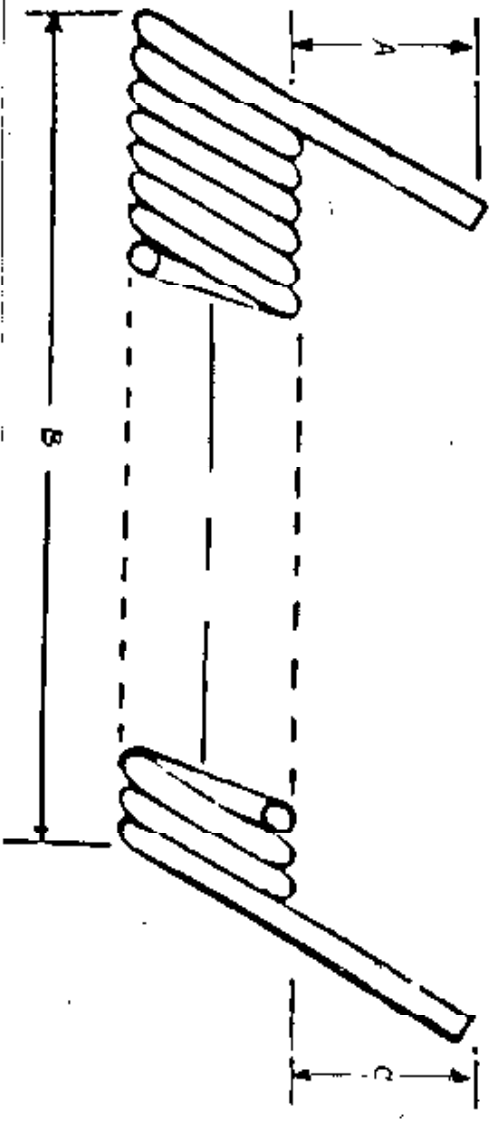

NOMINAL LENGTHS	
A	TANGENT LEAD LENGTH 6"
B	EXTENDED 10'
B	RETRACTED 39"
C	TANGENT LEAD LENGTH 6"

STOCK RETRACTILE CORD AWN 60% UL
 8 CONDUCTOR 28 AWG 7/36 SOFT TANNED COPPER
 0.012" POLYPROPYLENE INSULATION
 0.040" PVC BLACK JACKET
 CABLE DIAMETER 210" \pm 0.010"
 COIL DIAMETER 875"
 VOLTAGE: 300 VOLTS AMP RATING 1/2
 WEIGHT (APPROX): 40 LBS
 SHIELD: ALUMINUM FOIL POLYESTER THICK WITH (24AWG) BRAID WIRE

REVISION			
LTR	DESCRIPTION	DATE	APPROVED
-	ORIGINAL ISSUE	FRQ 3-1-94	P.A.

MFG M.C.	ALTAQ, INC	2180 FLYXON RD
APPROVED PA		NORTH BRANFORD CT 06471-0306
CHECKED MFC	RETRACTILE CORD	
DRAWN FPO		
A	DWG. NO. 88285P-04	REV -
SCALE: NONE		VOL: 1 OF 1

AWN STYLES
 LONGITUDINAL STRIPE COLOR
 COIL BASED ON STRIPE COLOR

1	Black	1	White
2	Red	2	Yellow
3	Blue	3	Green
4	Orange	4	Pink
5	Grey	5	Violet
6	Light Blue	6	Brown
7	Dark Blue	7	Gold
8	Light Green	8	Black
9	Dark Green	9	White
10	Light Yellow	10	Red
11	Dark Yellow	11	Blue
12	Light Purple	12	Orange
13	Dark Purple	13	Grey
14	Light Blue	14	Light Blue
15	Dark Blue	15	Dark Blue
16	Light Green	16	Dark Green
17	Dark Green	17	Light Yellow
18	Light Yellow	18	Dark Yellow
19	Light Purple	19	Dark Purple
20	Dark Purple	20	Light Blue
21	Light Blue	21	Dark Blue
22	Light Green	22	Dark Green
23	Light Yellow	23	Dark Yellow
24	Light Purple	24	Dark Purple
25	Dark Purple	25	Light Blue
26	Light Blue	26	Dark Blue
27	Light Green	27	Dark Green
28	Light Yellow	28	Dark Yellow
29	Light Purple	29	Dark Purple
30	Dark Purple	30	Light Blue
31	Light Blue	31	Dark Blue
32	Light Green	32	Dark Green
33	Light Yellow	33	Dark Yellow
34	Light Purple	34	Dark Purple
35	Dark Purple	35	Light Blue
36	Light Blue	36	Dark Blue
37	Light Green	37	Dark Green
38	Light Yellow	38	Dark Yellow
39	Light Purple	39	Dark Purple
40	Dark Purple	40	Light Blue