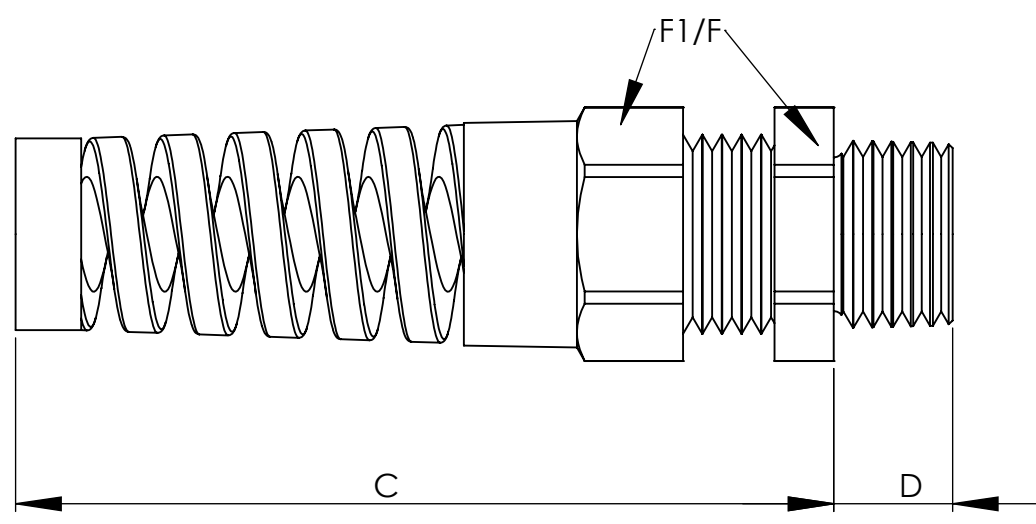

4

3

2

1

PART NUMBERS				CABLE RANGE	THREAD TYPE AND SIZE For thread specs see page 29	DIMENSIONS INCHES (MM)				
Dome Fittings		Flex Fittings				A Clearance Hole	B Body Length	C Body Length	D Thread Length	F ₁ /F Wrenching Flats
Black	Gray	Black	Gray	inches (mm)	+0.010 0 +0.25 mm	Dome	Flex			
CD07AA-BK CD07AR-BK	CD07AA-GY CD07AR-GY	CF07AA-BK CF07AR-BK	CF07AA-GY CF07AR-GY	.11 - .26 (3 - 6.5) .08 - .20 (2 - 5)	PG 7 1/4" NPT	.49 (12.5)	.83 (21)	2.13 (54)	.31 (8)	.59 (15)
CD09AA-BK CD09AR-BK	CD09AA-GY CD09AR-GY	CF09AA-BK CF09AR-BK	CF09AA-GY CF09AR-GY	.16 - .31 (4 - 8) .08 - .24 (2 - 6)	PG 9	.60 (15.2)	.87 (22)	2.48 (63)	.31 (8)	.75 (19)
CD09NA-BK CD09NR-BK	CD09NA-GY CD09NR-GY	CF09NA-BK CF09NR-BK	CF09NA-GY CF09NR-GY	.16 - .31 (4 - 8) .08 - .24 (2 - 6)	3/8" NPT	.68 (17.2)	.87 (22)	2.48 (63)	.59 (15)	.87(22) / .75(19) .87(22) / .75(19)
CD11AA-BK CD11AR-BK	CD11AA-GY CD11AR-GY	CF11AA-BK CF11AR-BK	CF11AA-GY CF11AR-GY	.20 - .39 (5 - 10) .11 - .27 (3 - 7)	PG 11	.73 (18.5)	.98 (25)	3.07 (78)	.31 (8)	.87 (22)
CD13AA-BK CD13AR-BK	CD13AA-GY CD13AR-GY	CF13AA-BK CF13AR-BK	CF13AA-GY CF13AR-GY	.24 - .47 (6 - 12) .20 - .35 (5 - 9)	PG 13.5	.80 (20.3)	1.06 (27)	3.54 (90)	.35 (9)	.94 (24)
CD13NA-BK CD13NR-BK	CD13NA-GY CD13NR-GY	CF13NA-BK CF13NR-BK	CF13NA-GY CF13NR-GY	.24 - .47 (6 - 12) .20 - .35 (5 - 9)	1/2" NPT	.83 (21.1)	1.06 (27)	3.54 (90)	.51 (13)	.94 (24)
CD16NA-BK CD16NR-BK	CD16NA-GY CD16NR-GY	CF16NA-BK CF16NR-BK	CF16NA-GY CF16NR-GY	.39 - .55 (10 - 14) .27 - .47 (7 - 12)	1/2" NPT	.83 (21.1)	1.10 (28)	3.94 (100)	.51 (13)	1.06 (27)
CD16AA-BK CD16AR-BK	CD16AA-GY CD16AR-GY	CF16AA-BK CF16AR-BK	CF16AA-GY CF16AR-GY	.39 - .55 (10 - 14) .27 - .47 (7 - 12)	PG 16	.88 (22.3)	1.10 (28)	3.94 (100)	.39 (10)	1.06 (27)
CD21AA-BK CD21AR-BK	CD21AA-GY CD21AR-GY	CF21AA-BK CF21AR-BK	CF21AA-GY CF21AR-GY	.51 - .71 (13 - 18) .35 - .63 (9 - 16)	PG 21	1.12 (28.4)	1.22 (31)	4.49 (114)	.43 (11)	1.30 (33)
CD21NA-BK CD21NR-BK	CD21NA-GY CD21NR-GY	CF21NA-BK CF21NR-BK	CF21NA-GY CF21NR-GY	.51 - .71 (13 - 18) .35 - .63 (9 - 16)	3/4" NPT	1.05 (26.7)	1.22 (31)	4.49 (114)	.55 (14)	1.30 (33)
CD29AA-BK CD29AR-BK	CD29AA-GY CD29AR-GY			.71 - .98 (18 - 25) .51 - .79 (13 - 20)	PG 29	1.47 (37.3)	1.53 (39)	--	.43 (11)	1.65 (42)
CD29NA-BK CD29NR-BK	CD29NA-GY CD29NR-GY			.71 - .98 (18 - 25) .51 - .79 (13 - 20)	1" NPT	1.35 (34.3)	1.53 (39)	--	.75 (19)	1.65 (42)
CD29LA-BK CD29LR-BK	CD29LA-GY CD29LR-GY			.71 - .98 (18 - 25) .51 - .79 (13 - 20)	1-1/4" NPT	1.65 (41.9)	1.53 (39)	--	.63 (16)	1.81(46)/1.65(42) 1.81(46)/1.65(42)
CD36AA-BK CD36AR-BK	CD36AA-GY CD36AR-GY			.87 - 1.26 (22 - 32) .79 - 1.02 (20 - 26)	PG 36	1.85 (47.0)	1.89 (48)	--	.51 (13)	2.09 (53)
CD36NA-BK CD36NR-BK	CD36NA-GY CD36NR-GY			.87 - 1.26 (22 - 32) .79 - 1.02 (20 - 26)	1-1/2" NPT	1.92 (48.7)	1.89 (48)	--	.79 (20)	2.09 (53)
CD42AA-BK CD42AR-BK	CD42AA-GY CD42AR-GY			1.26 - 1.50 (32 - 38) .98 - 1.22 (25 - 31)	PG 42	2.13 (54.1)	1.93 (49)	--	.51 (13)	2.36 (60)
CD48AA-BK CD48AR-BK	CD48AA-GY CD48AR-GY			1.46 - 1.73 (37 - 44) 1.14 - 1.38 (29 - 35)	PG48	2.34 (59.4)	1.93 (49)	--	.55 (14)	2.36 (60)