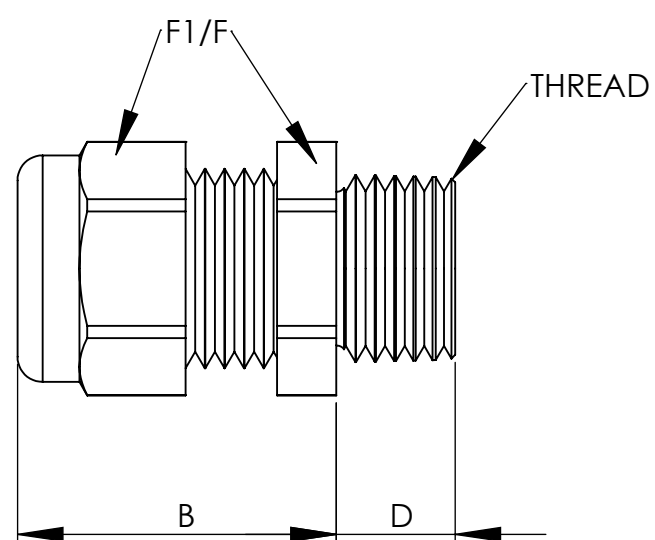

4

3

2

1

PART NUMBERS				CABLE RANGE	THREAD TYPE AND SIZE For thread specs see page 29	DIMENSIONS INCHES (MM)				
Dome Fittings		Flex Fittings				A Clearance Hole	B Body Length	C Body Length	D Thread Length	F ₁ /F Wrenching Flats
Black	Gray	Black	Gray	inches (mm)	+0.010 0 +0.25 mm	Dome	Flex			
CD07AA-BK CD07AR-BK	CD07AA-GY CD07AR-GY	CF07AA-BK CF07AR-BK	CF07AA-GY CF07AR-GY	.11 - .26 (3 - 6.5) .08 - .20 (2 - 5)	PG 7 1/4" NPT	.49 (12.5)	.83 (21)	2.13 (54)	.31 (8)	.59 (15)
CD09AA-BK CD09AR-BK	CD09AA-GY CD09AR-GY	CF09AA-BK CF09AR-BK	CF09AA-GY CF09AR-GY	.16 - .31 (4 - 8) .08 - .24 (2 - 6)	PG 9	.60 (15.2)	.87 (22)	2.48 (63)	.31 (8)	.75 (19)
CD09NA-BK CD09NR-BK	CD09NA-GY CD09NR-GY	CF09NA-BK CF09NR-BK	CF09NA-GY CF09NR-GY	.16 - .31 (4 - 8) .08 - .24 (2 - 6)	3/8" NPT	.68 (17.2)	.87 (22)	2.48 (63)	.59 (15)	.87(22) / .75(19) .87(22) / .75(19)
CD11AA-BK CD11AR-BK	CD11AA-GY CD11AR-GY	CF11AA-BK CF11AR-BK	CF11AA-GY CF11AR-GY	.20 - .39 (5 - 10) .11 - .27 (3 - 7)	PG 11	.73 (18.5)	.98 (25)	3.07 (78)	.31 (8)	.87 (22)
CD13AA-BK CD13AR-BK	CD13AA-GY CD13AR-GY	CF13AA-BK CF13AR-BK	CF13AA-GY CF13AR-GY	.24 - .47 (6 - 12) .20 - .35 (5 - 9)	PG 13.5	.80 (20.3)	1.06 (27)	3.54 (90)	.35 (9)	.94 (24)
CD13NA-BK CD13NR-BK	CD13NA-GY CD13NR-GY	CF13NA-BK CF13NR-BK	CF13NA-GY CF13NR-GY	.24 - .47 (6 - 12) .20 - .35 (5 - 9)	1/2" NPT	.83 (21.1)	1.06 (27)	3.54 (90)	.51 (13)	.94 (24)
CD16NA-BK CD16NR-BK	CD16NA-GY CD16NR-GY	CF16NA-BK CF16NR-BK	CF16NA-GY CF16NR-GY	.39 - .55 (10 - 14) .27 - .47 (7 - 12)	1/2" NPT	.83 (21.1)	1.10 (28)	3.94 (100)	.51 (13)	1.06 (27)
CD16AA-BK CD16AR-BK	CD16AA-GY CD16AR-GY	CF16AA-BK CF16AR-BK	CF16AA-GY CF16AR-GY	.39 - .55 (10 - 14) .27 - .47 (7 - 12)	PG 16	.88 (22.3)	1.10 (28)	3.94 (100)	.39 (10)	1.06 (27)
CD21AA-BK CD21AR-BK	CD21AA-GY CD21AR-GY	CF21AA-BK CF21AR-BK	CF21AA-GY CF21AR-GY	.51 - .71 (13 - 18) .35 - .63 (9 - 16)	PG 21	1.12 (28.4)	1.22 (31)	4.49 (114)	.43 (11)	1.30 (33)
CD21NA-BK CD21NR-BK	CD21NA-GY CD21NR-GY	CF21NA-BK CF21NR-BK	CF21NA-GY CF21NR-GY	.51 - .71 (13 - 18) .35 - .63 (9 - 16)	3/4" NPT	1.05 (26.7)	1.22 (31)	4.49 (114)	.55 (14)	1.30 (33)
CD29AA-BK CD29AR-BK	CD29AA-GY CD29AR-GY			.71 - .98 (18 - 25) .51 - .79 (13 - 20)	PG 29	1.47 (37.3)	1.53 (39)	--	.43 (11)	1.65 (42)
CD29NA-BK CD29NR-BK	CD29NA-GY CD29NR-GY			.71 - .98 (18 - 25) .51 - .79 (13 - 20)	1" NPT	1.35 (34.3)	1.53 (39)	--	.75 (19)	1.65 (42)
CD29LA-BK CD29LR-BK	CD29LA-GY CD29LR-GY			.71 - .98 (18 - 25) .51 - .79 (13 - 20)	1-1/4" NPT	1.65 (41.9)	1.53 (39)	--	.63 (16)	1.81(46)/1.65(42) 1.81(46)/1.65(42)
CD36AA-BK CD36AR-BK	CD36AA-GY CD36AR-GY			.87 - 1.26 (22 - 32) .79 - 1.02 (20 - 26)	PG 36	1.85 (47.0)	1.89 (48)	--	.51 (13)	2.09 (53)
CD36NA-BK CD36NR-BK	CD36NA-GY CD36NR-GY			.87 - 1.26 (22 - 32) .79 - 1.02 (20 - 26)	1-1/2" NPT	1.92 (48.7)	1.89 (48)	--	.79 (20)	2.09 (53)
CD42AA-BK CD42AR-BK	CD42AA-GY CD42AR-GY			1.26 - 1.50 (32 - 38) .98 - 1.22 (25 - 31)	PG 42	2.13 (54.1)	1.93 (49)	--	.51 (13)	2.36 (60)
CD48AA-BK CD48AR-BK	CD48AA-GY CD48AR-GY			1.46 - 1.73 (37 - 44) 1.14 - 1.38 (29 - 35)	PG48	2.34 (59.4)	1.93 (49)	--	.55 (14)	2.36 (60)