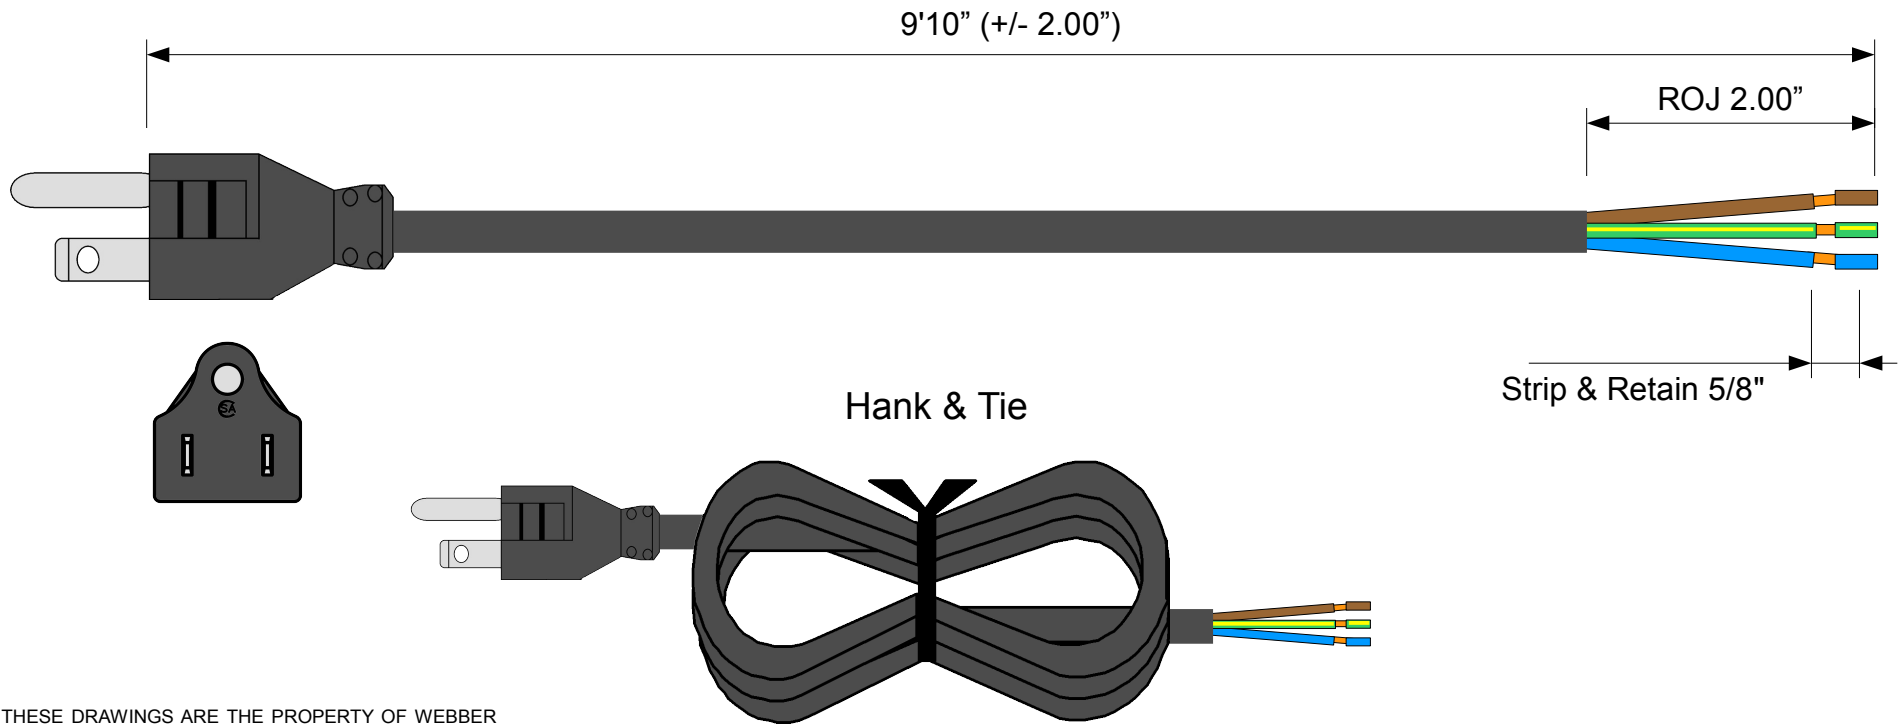

WebberElectronics®

THESE DRAWINGS ARE THE PROPERTY OF WEBBER ELECTRONICS AND NOT TO BE REPRODUCED FOR OR COMMUNICATED TO A THIRD PARTY WITHOUT THE EXPRESS WRITTEN PERMISSION OF AN OFFICER OF WEBBER ELECTRONICS. WE RESERVES THE RIGHT TO ALTER NON-CRITICAL DIMENSIONS AND SPECIFICATIONS WITHOUT NOTICE.

WEBBER ELECTRONICS
38887 TAYLOR PARKWAY
NORTH RIDGEVILLE, OH 44039 USA
PHONE: (440) 327-7200
FAX: (440) 327-7077
EMAIL: SALES@WEBBERELECTRONICS.COM
EMAIL: POWERCORDS@WEBBERELECTRONICS.COM

Webber Electronics	P/N: CL60030
Cord: 16/3 SJT CEE Black	13A/125V O.D. .340 60c Temp
Plug: NEMA 5-15P	CEE Color Code ; UL, CSA, C-UL
End: ROJ 2.00" & Strip 5/8"	RoHS 6.16.11 KP