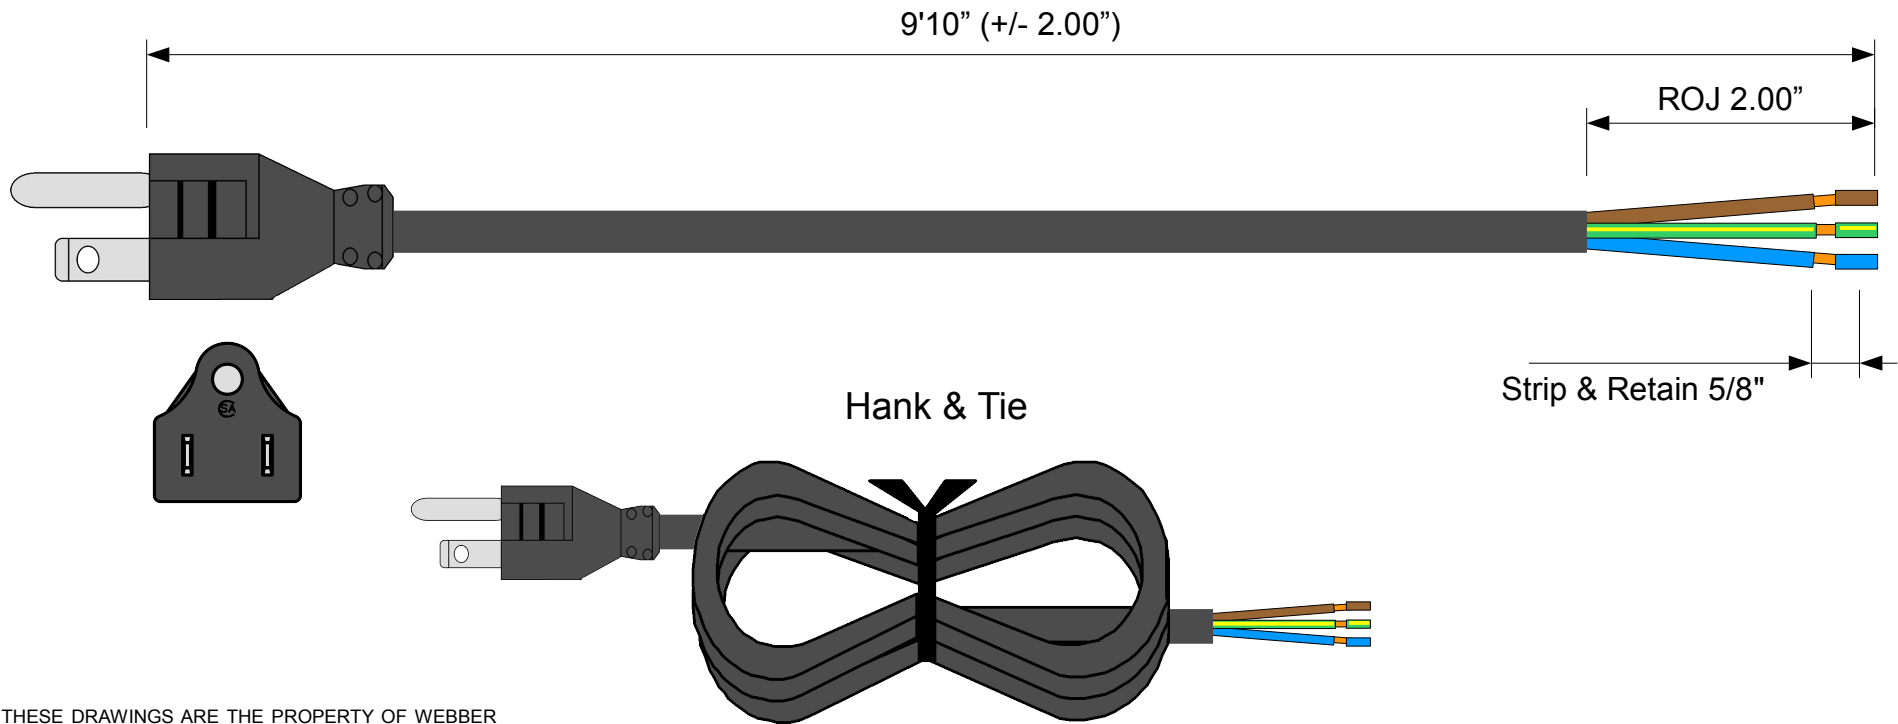

WebberElectronics®

THESE DRAWINGS ARE THE PROPERTY OF WEBBER ELECTRONICS AND NOT TO BE REPRODUCED FOR OR COMMUNICATED TO A THIRD PARTY WITHOUT THE EXPRESS WRITTEN PERMISSION OF AN OFFICER OF WEBBER ELECTRONICS. WE RESERVES THE RIGHT TO ALTER NON-CRITICAL DIMENSIONS AND SPECIFICATIONS WITHOUT NOTICE.

WEBBER ELECTRONICS
38887 TAYLOR PARKWAY
NORTH RIDGEVILLE, OH 44039 USA
PHONE: (440) 327-7200
FAX: (440) 327-7077
EMAIL: SALES@WEBBERELECTRONICS.COM
EMAIL: POWERCORDS@WEBBERELECTRONICS.COM

Webber Electronics	P/N: CL60047
Cord: 18/3 SJT CEE Black	10A/125V O.D. .315 60c Temp
Plug: NEMA 5-15P	CEE Color Code ; UL, CSA, C-UL
End: ROJ 2.00" & Strip 5/8"	RoHS 6.16.11 KP