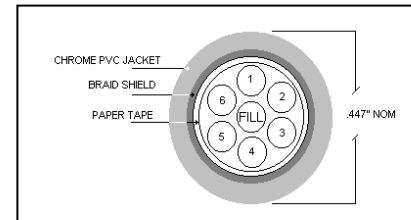

TAPE SEPARATOR: WRAP WITH A PAPER TAPE

SHIELD: TINNED COPPER BRAID SHIELD, 85% COVERAGE

JACKET: .045" CHROME GRAY PVC

NOM OD: .447"

PRINT IN WHITE: E83208 RU AWM 2839 90°C 600V VW-1...LL52835 CSA II A/B 90°C 600V
(1222) FT-1

COLOR CODE: (IN ROTATION)

- 1) BLACK
- 2) WHITE
- 3) GREEN WITH YELLOW STRIPE
- 4) BROWN WITH ORANGE STRIPE
- 5) RED
- 6) ORANGE WITH BROWN STRIPE

WEIGHT: 115 LBS / 1000 FEET

COPPER WEIGHT: 52 LBS / 1000 FEET (INCLUDES BRAID)