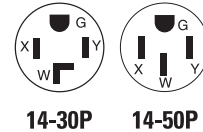

Universal power plugs

Rating		Description	Color	Catalog no.	
A	V/AC				
30	125/250	Universal NEMA 10-30P/10-50P range or dryer power plug; matching receptacles 38B, 125	BK	<input type="checkbox"/> S80	
50	125/250	Angled NEMA 10-30P/10-50P range or dryer power plug; matching receptacles 32B, 112			

Listed to UL498, file no. E15012; NOM certified

Range & dryer power plugs

Product description

3-pole, 4-wire grounding
 30A, 125/250V/AC
 50A, 125/250V/AC

S21

Design features

- For replacement use in newer homes with 4-wire range and dryer connection points
- Universal plugs include blades for both 30A and 50A configurations of the same voltage
- Terminals have pressure plates to protect wires
- Body made of durable thermoplastic
- Accepts #10 - #4 AWG wire

Universal power plugs

Rating		Description	Color	Catalog no.	
A	V/AC				
30	125/250	Universal NEMA 14-30P/14-50P range or dryer power plug; matching receptacles 1257, 1225	BK	<input type="checkbox"/> S21	
50	125/250	Angled NEMA 14-30P/14-50P range or dryer power plug; matching receptacles 1212, 1258			