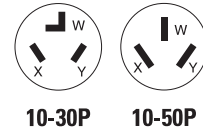

Range & dryer power plugs

Product description

3-pole, 3-wire non-grounding
 30A, 125/250V/AC
 50A, 125/250V/AC

S80

Design features

- For replacement use in older homes with 3-wire range and dryer connection points
- Universal plugs include blades for both 30A and 50A configurations of the same voltage
- Terminals have pressure plates to protect wires
- Body made of abuse-resistant thermoplastic
- Accepts #10 - #8 AWG wire

Universal power plugs

Rating		Description	Color	Catalog no.	
A	V/AC				
30	125/250	Universal NEMA 10-30P/10-50P range or dryer power plug; matching receptacles 38B, 125	BK	<input type="checkbox"/> S80	
50	125/250	Angled NEMA 10-30P/10-50P range or dryer power plug; matching receptacles 32B, 112			

Listed to UL498, file no. E15012; NOM certified

Range & dryer power plugs

Product description

3-pole, 4-wire grounding
 30A, 125/250V/AC
 50A, 125/250V/AC

S21

Design features

- For replacement use in newer homes with 4-wire range and dryer connection points
- Universal plugs include blades for both 30A and 50A configurations of the same voltage
- Terminals have pressure plates to protect wires
- Body made of durable thermoplastic
- Accepts #10 - #4 AWG wire