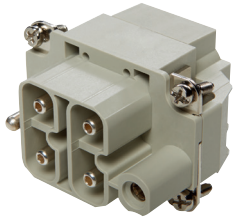

Quick Select Summary: Inserts

Power HS Series

Technical Data	
# of Contacts:	4 (+PE)
Rated Voltage:	1000V
Rated Current:	65A
Termination:	Axial screw
Wire Size:	14 - 8 AWG (2.5 - 10 mm ²)

Description	HS 4 page 322
Axial Screw Contacts	
Plug	10407910
Receptacle	10407900

Mating Housing	
Insert	Housing
HS 4	HB 6

EPIC® HD Series

Contacts not included.

Technical Data	
# of Contacts:	7, 8, 15, 25, 40, 50, 64, 80, 128 (+PE)
Rated Voltage:	250V
Rated Current:	10A
Termination:	Crimp
Wire Size:	26 - 14 AWG (0.14 - 2.5 mm ²)