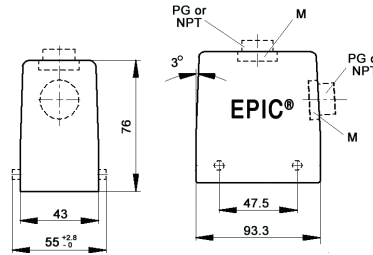

EPIC® HB 16 Standard Hoods

Double Lever Bolts

All dimensions are in mm.

Technical Data				
Specifications:	DIN 43652	IP Protection Class:	NEMA 4, NEMA 12, IP65	
Temperature Range:	-40°C to +125°C	Material:	Powder-coated aluminum alloy	

Size of Entry	PG		Part Number	Metric	Complete the Installation: SKINTOP® Strain Relief, page 368				
	NPT	Metric			PG Nylon	PG Metal	Metric Nylon	Metric Metal	
Top Entry									
21	3/4"	25	100800	100800NP	19080000*	53015050	52015750	53111030	53112030
—	—	25x2	—	—	19080500	—	—	53111030	53112030
29	1"	32	100900	100900NP	19090000*	53015060	52015760	53111040	53112040
Side Entry									
21	3/4"	25	100820	100820NP	19082000	53015050	52015750	53111030	53112030
29	1"	32	100920	100920NP	19092000	53015060	52015760	53111040	53112040

* Metric top-entry hoods do not come with a neck.

Approvals

Complete the Installation

HB Dust Covers: page 415

EPIC® HB 16 High Profile Hoods

Double Lever Bolts

All dimensions are in mm.

* Metric hoods do not come with a neck.

Technical Data				
Specifications:	DIN 43652	IP Protection Class:	NEMA 4, NEMA 12, IP65	
Temperature Range:	-40°C to +125°C	Material:	Powder-coated aluminum alloy	

Size of Entry	PG		Part Number	Metric*	Complete the Installation: SKINTOP® Strain Relief, page 368				
	NPT	Metric			PG Nylon	PG Metal	Metric Nylon	Metric Metal	
Top Entry									
21	3/4"	25	701002	701002NP	79100200	53015050	52015750	53111030	53112030
—	—	25x2	—	—	44422018	—	—	53111030	53112030
29	1"	32	701004R	701004NP	79100400	53015060	52015760	53111040	53112040
—	—	32x2	—	—	79128600	—	—	53111040	53112040
—	—	40	—	—	79100800	—	—	53111050	53112050
Side Entry									
21	3/4"	25	701022	701022NP	79102200	53015050	52015750	53111030	53112030
29	1"	23	701024	701024NP	79102400	53015060	52015760	53111040	53112040
—	—	40	—	—	79102800	—	—	53111050	53112050