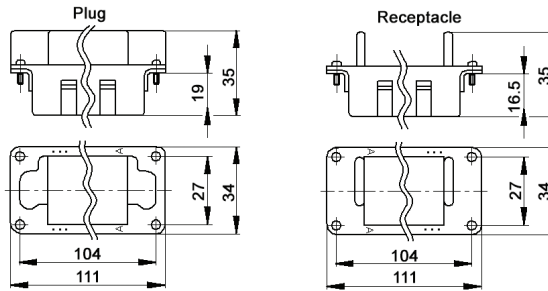

All dimensions are in mm.

Approvals

Description	Plug	Receptacle
14 Module Frame	10381600 (x2)	10381700 (x2)

Compatible Housing

HB 48:
page 392

Photographs are not to scale and are not true representations of the products in question. For current information go to our website. If not otherwise specified, all values relating to the product are nominal values.