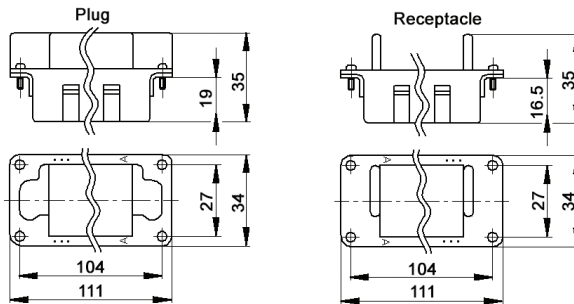

EPIC® MC 5 Module Frame

Holds 5 Modules

All dimensions are in mm.

Approvals

Compatible Housing

HB 16:
page 378

Description	Plug	Receptacle
5 Module Frame	10381400	10381500

EPIC® MC 7 Module Frame

Holds 7 Modules

All dimensions are in mm.

Approvals

Compatible Housing

HB 24:
page 384

Description	Plug	Receptacle
7 Module Frame	10381600	10381700

Photographs are not to scale and are not true representations of the products in question. For current information go to our website. If not otherwise specified, all values relating to the product are nominal values.