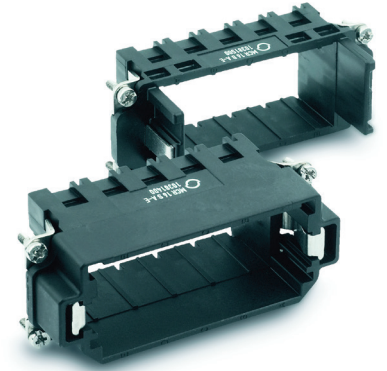

EPIC® MC Pneumatic Modules

These modules are used for easy and fast connection of compressed air hoses. Applications include machine building, mini pneumatics, measurement, and control technology.

Hose Diameter	Plug	Receptacle (plus built-in valve)
1 Port		
2.5 mm	44424004	44424005
4.0 mm	44424006	44424007
2 Ports		
2.5 mm	44424008	44424009
4.0 mm	44424010	44424011

Number of Ports:	1, 2
Max. Air Pressure:	10 bar (145 psi)
Temperature Range:	-20°C to +100°C

EPIC® MC 2 Module Frames

Holds 2 Modules

All dimensions are in mm.

Description	Plug	Receptacle
2 Module Frame	10381000	10381100

Compatible Housing

HB 6:
page 369

Approvals

EPIC® MC 3 Module Frames

Holds 3 Modules

All dimensions are in mm.

Description	Plug	Receptacle
3 Module Frame	10381200	10381300

Compatible Housing

EPIC® MC 5 Module Frame

Holds 5 Modules

All dimensions are in mm.

Approvals

Compatible Housing

HB 16:
page 378

Description	Plug	Receptacle
5 Module Frame	10381400	10381500

EPIC® MC 7 Module Frame