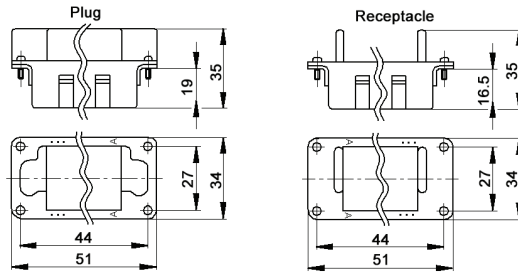

EPIC® MC Pneumatic Modules

These modules are used for easy and fast connection of compressed air hoses. Applications include machine building, mini pneumatics, measurement, and control technology.

Hose Diameter	Plug	Receptacle (plus built-in valve)
1 Port		
2.5 mm	44424004	44424005
4.0 mm	44424006	44424007
2 Ports		
2.5 mm	44424008	44424009
4.0 mm	44424010	44424011

Application Advantage

- For compressed air hoses with inner diameters of 2.5 mm or 4 mm and a maximum outer diameter of 8 mm.
- Typically used with 4 x 2.5 mm or 6 x 4 mm metric tubing.

Approvals

Technical Data

Number of Ports:	1, 2
Max. Air Pressure:	10 bar (145 psi)
Temperature Range:	-20°C to +100°C

EPIC® MC 2 Module Frames

Holds 2 Modules

All dimensions are in mm.

Description	Plug	Receptacle
2 Module Frame	10381000	10381100