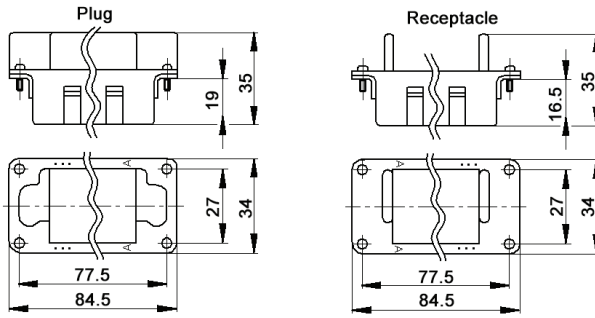

HB 10:
page 372

Approvals

Photographs are not to scale and are not true representations of the products in question.

For current information go to our website. If not otherwise specified, all values relating to the product are nominal values.

EPIC® MC 5 Module Frame

Holds 5 Modules

All dimensions are in mm.

Approvals

Compatible Housing

HB 16:
page 378

Description	Plug	Receptacle
5 Module Frame	10381400	10381500

EPIC® MC 7 Module Frame