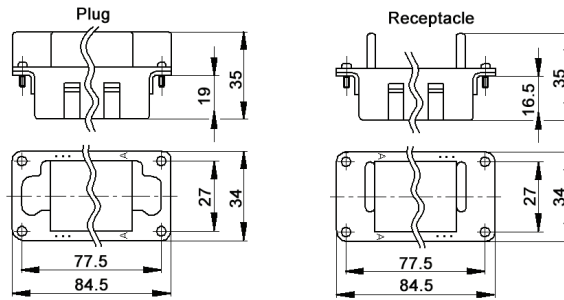

Holds 7 Modules

All dimensions are in mm.

Approvals

Compatible Housing

HB 24:
page 384

Description	Plug	Receptacle
7 Module Frame	10381600	10381700

Photographs are not to scale and are not true representations of the products in question. For current information go to our website. If not otherwise specified, all values relating to the product are nominal values.

EPIC® MC 10 Module Frames

Holds 10 Modules

x2 MC 5 frames, use two part numbers

All dimensions are in mm.

Approvals

Description	Plug	Receptacle
10 Module Frame	10381400 (x2)	10381500 (x2)

Compatible Housing