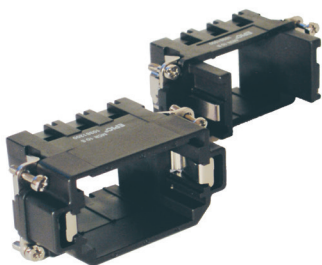

EPIC® MC Pneumatic Modules

These modules are used for easy and fast connection of compressed air hoses. Applications include machine building, mini pneumatics, measurement, and control technology.

Hose Diameter	Plug	Receptacle (plus built-in valve)
1 Port		
2.5 mm	44424004	44424005
4.0 mm	44424006	44424007
2 Ports		
2.5 mm	44424008	44424009
4.0 mm	44424010	44424011

Number of Ports:	1, 2
Max. Air Pressure:	10 bar (145 psi)
Temperature Range:	-20°C to +100°C

EPIC® MC 2 Module Frames

Holds 2 Modules

All dimensions are in mm.

Description	Plug	Receptacle
2 Module Frame	10381000	10381100

Compatible Housing

HB 6:
page 369

Approvals

EPIC® MC 3 Module Frames

Holds 3 Modules

All dimensions are in mm.

Description	Plug	Receptacle
3 Module Frame	10381200	10381300

Compatible Housing

EPIC® MC 5 Module Frame

Holds 5 Modules

All dimensions are in mm.

Approvals

Compatible Housing

HB 16:
page 378

Description	Plug	Receptacle
5 Module Frame	10381400	10381500

EPIC® MC 7 Module Frame