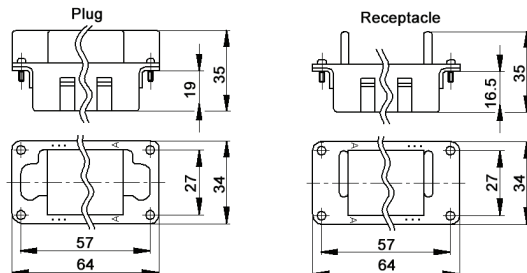

Number of Ports:	1, 2
Max. Air Pressure:	10 bar (145 psi)
Temperature Range:	-20°C to +100°C

EPIC® MC 2 Module Frames

Holds 2 Modules

All dimensions are in mm.

Description	Plug	Receptacle
2 Module Frame	10381000	10381100

Compatible Housing

HB 6:
page 369

Approvals

EPIC® MC 3 Module Frames

Holds 3 Modules

All dimensions are in mm.

Description	Plug	Receptacle
3 Module Frame	10381200	10381300

Compatible Housing