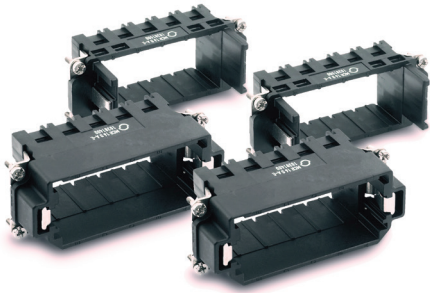

EPIC® MC 5 Module Frame

Holds 5 Modules

All dimensions are in mm.

Approvals

Compatible Housing

HB 16:
page 378

Description	Plug	Receptacle
5 Module Frame	10381400	10381500

EPIC® MC 7 Module Frame

Holds 7 Modules

All dimensions are in mm.

Approvals

Compatible Housing

HB 24:
page 384

Description	Plug	Receptacle
7 Module Frame	10381600	10381700

Photographs are not to scale and are not true representations of the products in question. For current information go to our website. If not otherwise specified, all values relating to the product are nominal values.

EPIC® MC 10 Module Frames

Holds 10 Modules

x2 MC 5 frames, use two part numbers

All dimensions are in mm.

Approvals

Description	Plug	Receptacle
10 Module Frame	10381400 (x2)	10381500 (x2)

Compatible Housing