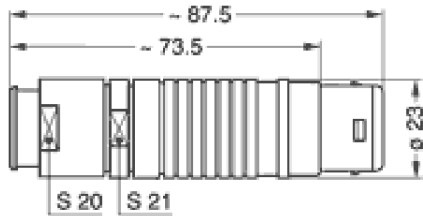

## MECHANICAL DETAILS

**Shell Style Model** FAZ\* : Straight plug with cable collet and nut for fitting a bend relief

**Keying** Circular (can rotate), plug has male contact(s)

**Housing Material** Brass (chrome plated) shell and collet nut, nickel plated brass latch sleeve and mid pieces

**Cable Fixing** 8.6 - 9.5 mm

**Variant 2** :

	A	L	M	S1	S2
Mm.	23	87.5	73.5	21	20
In.	0.91	3.44	2.89	0.83	0.79