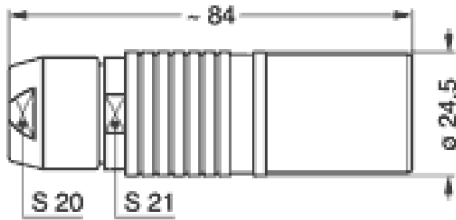

FRZ.T7.5FT.MC90CZ

MECHANICAL DETAILS

Shell Style Model FRZ* : Free receptacle with cable collet

Keying Circular (can rotate), plug has male contact(s)

Housing Material Brass (chrome plated) shell and collet nut, nickel plated brass latch sleeve and mid pieces

Cable Fixing 8.6 - 9.5 mm

Variant 2 :

	A	L	S1	S2
Mm.	24.5	84	21	20
In.	0.96	3.31	0.83	0.79

Available Download

[REDEL_F_en.pdf](#)

PERFORMANCE DETAIL

Insert :

Insulator