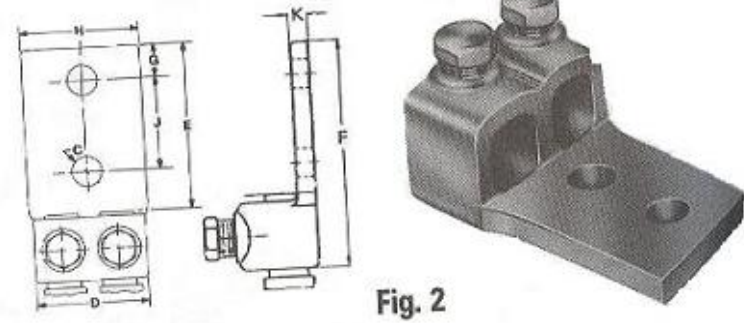

SCREW: NONE	MATERIAL: BRONZE	REV: C	ILSCO connections matter	
CAT. NO.: SEE CHART	PLATING: NONE	DRAWN BY: CLH	SCALE: NONE	800-776-9775 www.ilsco.com
INFORMATION SHEET: NONE	MARKING: NONE	DATE: 2/26/2009	SIZE: A	DWG. NO. K0335-K0341
				SHEET: OF

PART #	CAT #	FIGURE #	WIRE RANGE MIN	WIRE RANGE MAX	BOLT SIZE	C	D	E	F	G	H	J	K
K0335A00A	H2L-13-1	1	1 STR	2/0 STR	1/2	9/16	1 3/4	1 1/2	2 1/2	7/8	1 5/8	-----	7/32
K0336A00A	H2L-21-1	1	2/0 STR	4/0 STR	1/2	9/16	1 3/4	1 3/4	2 15/16	7/8	1 7/8	-----	5/16
K0337A00A	H2L-21-2N	2	2/0 STR	4/0 STR	1/2	9/16	1 3/4	3	4 3/16	5/8	1 7/8	1 3/4	5/16
K0338A00A	H2L-30-2N	2	4/0 STR	300MCM	1/2	9/16	2	3	4 3/8	5/8	2	1 3/4	5/16
K0339A00A	H2L-35-2N	2	250MCM	350MCM	1/2	9/16	2 1/8	3	4 7/16	5/8	2 1/4	1 3/4	5/16
K0340A00A	H2L-50-2N	2	300MCM	500MCM	1/2	9/16	2 7/16	3	4 1/2	5/8	2 1/2	1 3/4	3/8
K0341A00A	H2L-75-2N	2	500MCM	750MCM	1/2	9/16	3 1/16	3	4 11/16	5/8	3	1 3/4	7/16