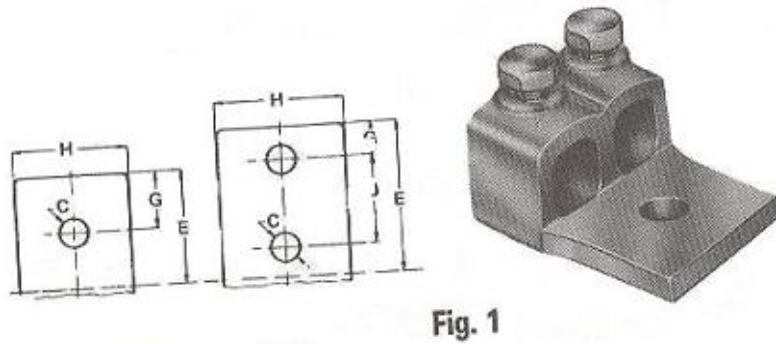

SCREW: NONE	MATERIAL: BRONZE	REV: C	ILSCO connections matter	
CAT. NO.: SEE CHART	PLATING: NONE	DRAWN BY: CLH	SCALE: NONE	800-776-9775 www.ilsco.com
INFORMATION SHEET: NONE	MARKING: NONE	DATE: 2/26/2009	SIZE: A	DWG. NO. K0335-K0341
				SHEET: OF

PART #	CAT #	FIGURE #	WIRE RANGE MIN	WIRE RANGE MAX	BOLT SIZE	C	D	E	F	G	H	J	K
K0335A00A	H2L-13-1	1	1 STR	2/0 STR	1/2	9/16	1 3/4	1 1/2	2 1/2	7/8	1 5/8	-----	7/32
K0336A00A	H2L-21-1	1	2/0 STR	4/0 STR	1/2	9/16	1 3/4	1 3/4	2 15/16	7/8	1 7/8	-----	5/16
K0337A00A	H2L-21-2N	2	2/0 STR	4/0 STR	1/2	9/16	1 3/4	3	4 3/16	5/8	1 7/8	1 3/4	5/16
K0338A00A	H2L-30-2N	2	4/0 STR	300MCM	1/2	9/16	2	3	4 3/8	5/8	2	1 3/4	5/16
K0339A00A	H2L-35-2N	2	250MCM	350MCM	1/2	9/16	2 1/8	3	4 7/16	5/8	2 1/4	1 3/4	5/16
K0340A00A	H2L-50-2N	2	300MCM	500MCM	1/2	9/16	2 7/16	3	4 1/2	5/8	2 1/2	1 3/4	3/8
K0341A00A	H2L-75-2N	2	500MCM	750MCM	1/2	9/16	3 1/16	3	4 11/16	5/8	3	1 3/4	7/16