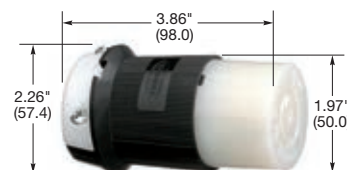

Connector Bodies

Watertight Safety-Shroud®

IP66 SUITABILITY   UL Type 4x, 12

Description	Cord Dia.	Catalog Number		
Black Valox® housing, white Valox® clamps.	.360"-.930" (9-24)	HBL2613SW	HBL2623SW	-
Reverse service, black Valox® housing, white Valox® clamps (use with HBL2615SWR), (Not shown).	.360"-.930" (9-24)	HBL2613SR	-	-

Insulgrip®

IP20 SUITABILITY

Description	Cord Dia.	Catalog Number		
Black and white nylon.	.360"-.930" (9-24)	HBL2613	HBL2623	HBL2633
Heat stabilized, gray nylon, 220° F (104° C).	.360"-.930" (9-24)	HBL2613F	HBL2623F	-
Corrosion resistant, yellow nylon.	.360"-.930" (9-24)	HBL26CM13	HBL26CM23	-
All black nylon.	.360"-.930" (9-24)	HBL2613BK	HBL2623BK	-

Note: See page B-51 for accessories.

Valise®

IP20 SUITABILITY

Description	Cord Dia.	Catalog Number		
Yellow nylon.	.590"-.930" (15.0-23.6)	HBL2613VY	HBL2623VY	-
Corrosion resistant, yellow nylon.	.590"-.930" (15.0-23.6)	HBL26CM13V	-	-
Black nylon.	.590"-.930" (15.0-23.6)	HBL2613VBK	HBL2623VBK	-

Note: See page B-51 for accessories.

Receptacles

Watertight Safety-Shroud®

IP66 SUITABILITY   UL Type 4x, 12

Description	Catalog Number		
Gray Valox® housing and flange, back wired.	HBL2610SW	HBL2620SW	-

Note: See page B-54 for accessories.

Safety-Shroud® Twist-Lock®

IP20 SUITABILITY

Description	Catalog Number		
Gray Valox® angle housing, one gang, back wired.	HBL2610AR	HBL2620AR	-
Gray Valox® surface mounting, one gang, back wired.	HBL2610SR	HBL2620SR	-
Gray Valox® semi-flush, two gang, back wired.	HBL2610SR2	HBL2620SR2	-

Note: See page B-54 for accessories.

Single Flush Receptacles

IP20 SUITABILITY