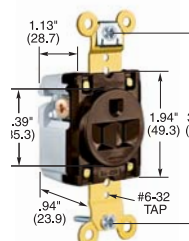

Marine Products Receptacles

Inside the Boat
15 and 20 Ampere, 125V AC

HBL2132MI

CRO15

CRO20I

HBL5251

HBL5261

HBL52CM62I

Commercial Series

Description	Catalog Numbers
15A 125V AC brown duplex receptacle. See note.	CRO15
Same as #CRO15 except gray. See note.	CRO15GRY*
Same as #CRO15 except ivory. See note.	CRO15I*
20A 125V brown duplex receptacle. See note.	CRO20*
Same as #CRO20 except black. See note.	CRO20BLK*
Same as #CRO20 except gray. See note.	CRO20GRY*
Same as #CRO20 except ivory. See note.	CRO20I
Same as #CRO20 except white. See note.	CRO20WHI*
15A 125V brown single receptacle.	HBL5251
Same as #HBL5251 except ivory.	HBL5251I*
20A 125V brown single receptacle.	HBL5361*
Same as #HBL5361 except ivory.	HBL5361I

Corrosion Resistant Series

Description	Catalog Numbers
15A 125V yellow corrosion resistant duplex receptacle. Use where salt or other corrosive elements are a problem.	HBL52CM62*
Same as #HBL52CM62 except ivory.	HBL52CM62I

Outlet Box

Description	Catalog Number
Plastic switch/receptacle box. Measures 3 9/32" x 2 3/16" x 2 1/2" (83.3 x 55.6 x 63.5) deep. For mounting in walls without studs. A support strap is provided which pulls box tightly against back side of wall. Not CSA.	HBL6079