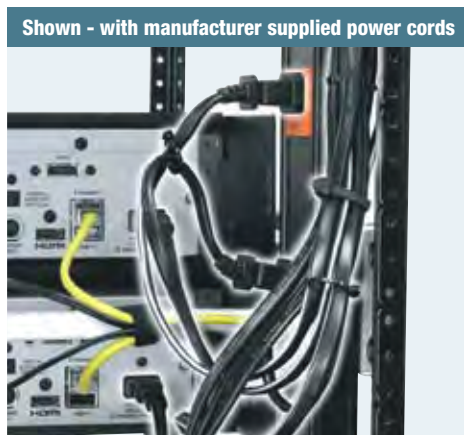

Insist on the stripe for signal Integrity!

Angled plugs available

left right also available in red stripe for circuit separation