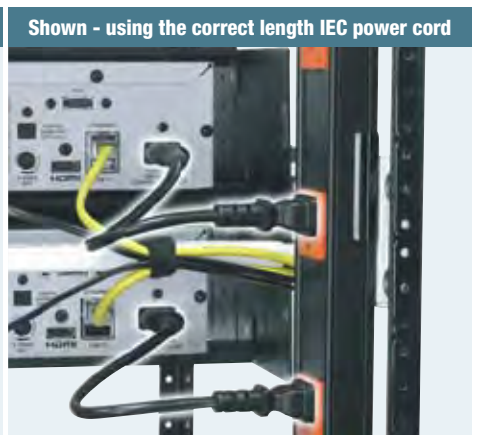

4 key benefits:

1. Minimize AC magnetic interference: SignalSafe wiring cuts magnetic field strength by more than 80% over standard rubber power cords – now power and signal wiring paths can be closer than ever without interference
2. Neater installations: SignalSafe cords come in 6 lengths from 6" to 48". Eliminating excess cable length improves cable management, appearance, and assists cooling airflow
3. More plug style options: Choose from straight plugs, or right or left angled, whatever meets your needs best.
4. Color coded: Standard SignalSafe cords are identified with a bold blue stripe. New contrasting red stripe option can help you identify separate circuits.

Insist on the stripe for signal Integrity!

Angled plugs available

left right also available in red stripe for circuit separation

6" Length Part # **	12" Length Part # **	18" Length Part # **	24" Length Part # **	36" Length Part # **	48" Length Part # **	Plug Type	Cord Stripe color	Wire Gauge	Qty.
IEC-6X4	IEC-12X4	IEC-18X4	IEC-24X4	IEC-36X4	-	Straight	Blue	14	4
IEC-6X20	IEC-12X20	IEC-18X20	IEC-24X20	IEC-36X20	IEC-48X20	Straight	Blue	14	20
IEC-6X20-RED	IEC-12X20-RED	IEC-18X20-RED	IEC-24X20-RED	IEC-36X20-RED	IEC-48X20-RED	Straight	Red	14	20
IEC-6X100	IEC-12X100	IEC-18X100	IEC-24X100	IEC-36X100	IEC-48X100	Straight	Blue	14	100
IEC-6X20-90L	IEC-12X20-90L	IEC-18X20-90L	IEC-24X20-90L	IEC-36X20-90L	IEC-48X20-90L	Low-Profile Left Hand	Blue	14	20
IEC-6X20-90R	IEC-12X20-90R	IEC-18X20-90R	IEC-24X20-90R	IEC-36X20-90R	IEC-48X20-90R	Low-Profile Right Hand	Blue	14	20
IEC-6X20SC*	IEC-12X20SC*	IEC-18X20SC*	IEC-24X20SC*	IEC-36X20SC*	IEC-48X20SC*	Straight	Blue	18	20