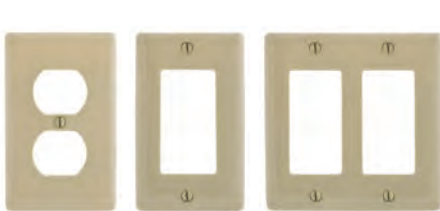

Standard Duplex and Decorator Plates with No Label Fields, 1- and 2-Gang

Color	1-Gang Duplex Plate	1-Gang Decorator Plate	2-Gang Decorator Plate
Almond	NP8AL	NP26AL	NP262AL
Black	NP8BK	NP26BK	NP262BK
Ivory	NP8I	NP26I	NP262I
Gray	NP8GY	NP26GY	NP262GY
Light Almond*	NP8LA	NP26LA	NP262LA
White	NP8W	NP26W	NP262W

Note: *Light Almond plates match Office White non-metallic raceway, boxes, jacks and connectors.