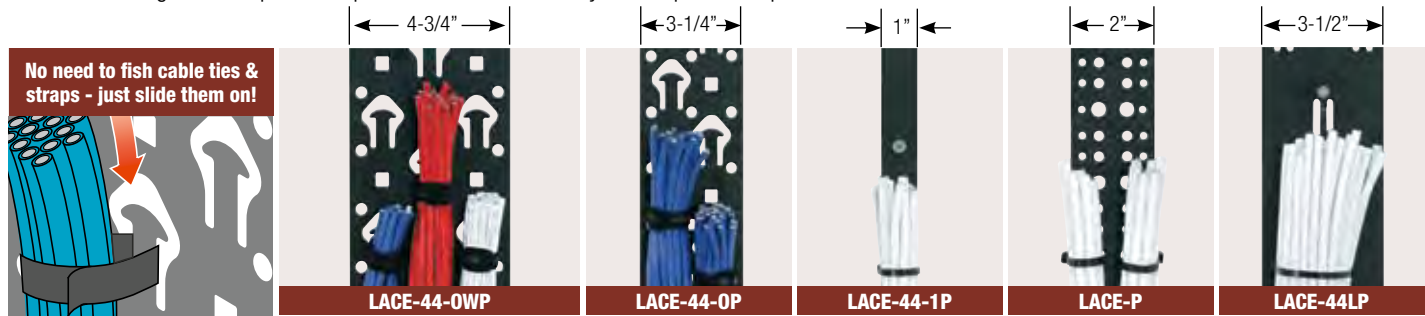

WMRK Series Configured Server Enclosures

Ship complete with:

- 70% open area front door, locking
- 79% open area split rear door, locking
- 64% open area top
- Temperature monitoring module
- Vertical lacing strip, 3-1/4" width (42 space only)
- Two pairs cage nut style rackrail
- One pair of cage nut style Z-rail adaptors
- 6 mm cage nuts, 100 quantity
- 6 mm rack screws, 100 quantity
- For 42 space enclosures: 20 Amp, 20 outlet power strip with cord
- For 24 space enclosures: 20 Amp, 10 outlet power strip with cord
- Side panels (as noted in table)
- Ganging hardware (models without side panels only)
- Leveling feet

Part #	Racking Height	Overall Height	Useable Depth	Overall Depth	Overall Width	Includes Side Panels
WMRK-2436SVR	42" (24 space)	48-5/8"	33-9/16"	36"	25-1/4"	Yes
WMRK-2436SVR-AB	42" (24 space)	48-5/8"	33-9/16"	36"	24"	No
WMRK-4236SVR	73-1/2" (42 space)	80-1/16"	33-9/16"	36"	25-1/4"	Yes
WMRK-4236SVR-AB	73-1/2" (42 space)	80-1/16"	33-9/16"	36"	24"	No
WMRK-4242SVR	73-1/2" (42 space)	80-1/16"	39-9/16"	42"	25-1/4"	Yes
WMRK-4242SVR-AB	73-1/2" (42 space)	80-1/16"	39-9/16"	42"	24"	No

Vertical Cable Lacing Strips and Cable Management Items

Vertical Lacing Strips

Perforated steel lacer strips mount vertically to rackrail brackets and provide many locations for securing cable bundles. LACE-OWP and LACE-OP strips include tie posts for sliding on pre-wrapped cable bundles using 1/2" hook-and-loop straps or cable ties. Some lacer strips also accept cage nuts or mounting of select power strips for increased versatility. All strips sold in packs of 6.