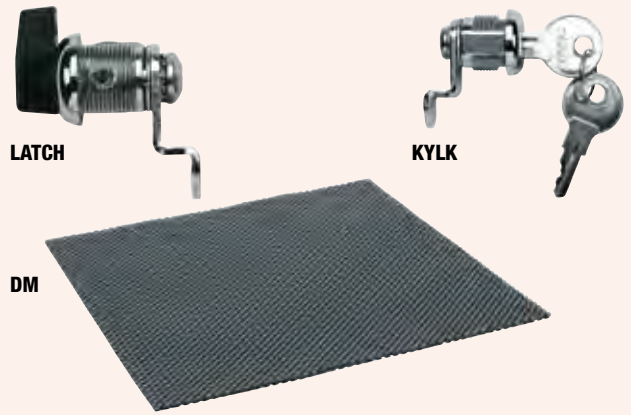

## Drawer Accessories

Part #	Description
LATCH	user installed UD latch
KYLK	user installed UD keylock
ACC-KEY	additional set of keys for drawers and LBX
DM	no-slip drawer mat

## Media Partitions for D, TD, and UD Series Drawers

Partition your D, TD, and UD Series drawers for media storage. Featuring a snap-together fit, these partitions are also handy for small parts and misc. hardware.

## Lockboxes

Safely secure gear in a rackmount LBX Series lockbox. 9" depth and 17" interior width, 3 and 4 space models are offered with a durable black powder coat finish.

Part #	Racking Height	Depth
LBX-3	5-1/4" (3 space)	9"
LBX-4	7" (4 space)	9"

## Customizable Foam Inserts

Customizable foam inserts can be modified to hold any accessory tightly in place. Protects sensitive equipment and tools from shifting or becoming damaged when drawers are opened and closed. Fits any Middle Atlantic Products drawer.