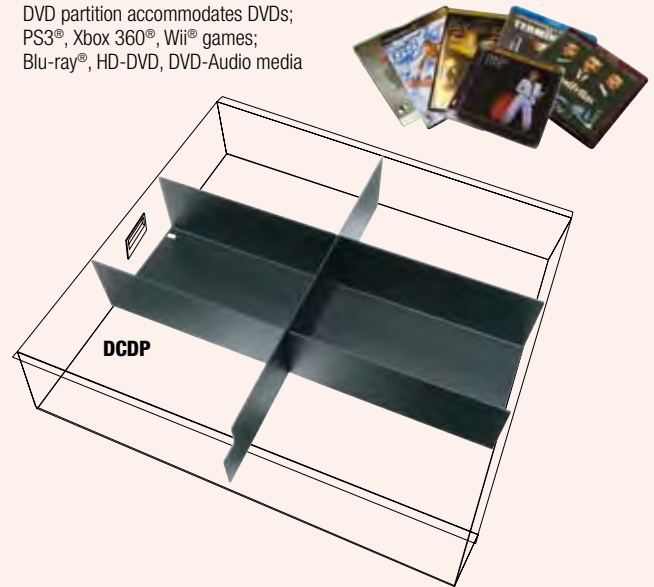

## Drawer Accessories

Part #	Description
LATCH	user installed UD latch
KYLK	user installed UD keylock
ACC-KEY	additional set of keys for drawers and LBX
DM	no-slip drawer mat

## Media Partitions for D, TD, and UD Series Drawers

Partition your D, TD, and UD Series drawers for media storage. Featuring a snap-together fit, these partitions are also handy for small parts and misc. hardware.

Part #	Fits	Accommodates
DCDP	D4, TD4, UD4	103 CDs, SA-CD
DVDP	D4, TD4, UD4	40 DVDs; PS3®, Xbox 360®, Wii® games; Blu-ray®, HD-DVD, DVD-Audio media

DVD partition accommodates DVDs; PS3®, Xbox 360®, Wii® games; Blu-ray®, HD-DVD, DVD-Audio media

## Lockboxes

Safely secure gear in a rackmount LBX Series lockbox. 9" depth and 17" interior width, 3 and 4 space models are offered with a durable black powder coat finish.

Part #	Racking Height	Depth
LBX-3	5-1/4" (3 space)	9"
LBX-4	7" (4 space)	9"