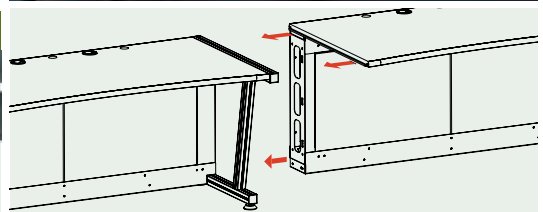

## Articulating LCD mounts provide flexible monitor placement, including enhanced line-of-sight viewing

## Cable management cabinet neatly organizes all wiring & provides space for power distribution

Abundant cable tie points & cable trough. Removable front & rear panels conceal & protect all wiring.

Cable pass-through for multi-bay installation & conduit entry.

Save space with mounting channel for **C** power strips.

Add-A-Bay models allow for economical expansion.

| Part #   | Overall Width | Light Bridge | Add-A-Bay Model | Light Bridge Add-A-Bay | Standard Side Panels (Pair) | Full Height Side Panels (Pair) | Power Strip |
|----------|---------------|--------------|-----------------|------------------------|-----------------------------|--------------------------------|-------------|
| LD-4830* | 48"           | LD-L48       | LD-4830*-RA     | LD-L48RA               | LD-SP30-*                   | LD-PSP30-*                     | <b>C</b>    |
| LD-6430* | 64"           | LD-L64       | LD-6430*-RA     | LD-L64RA               | LD-SP30-*                   | LD-PSP30-*                     | <b>C</b>    |