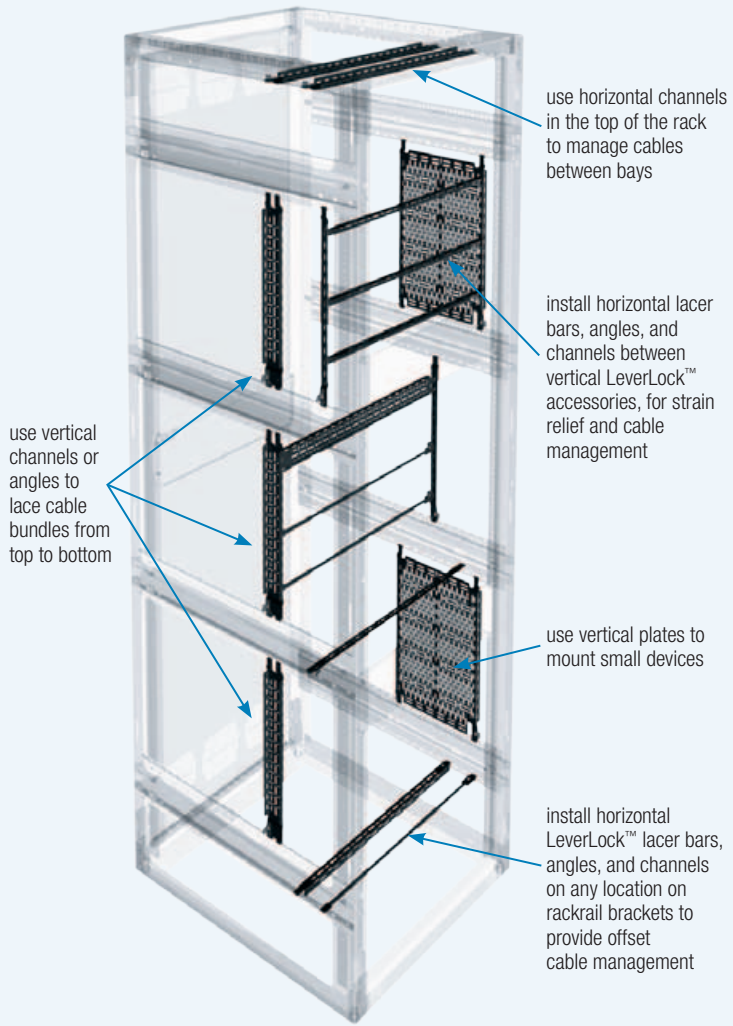

## LeverLock™ Tool Free Internal Management System for BGR and BGR-SA Racks

The patent-pending LeverLock™ internal management system facilitates cable management and device mounting within the rack interior through the use of unique tool free cable management bars and vertical accessory mounting plates. The LeverLock system is comprised of 2 types of accessories based on mounting orientation: vertical and horizontal, and all styles *install without tools or hardware*.

### Vertical LeverLock™ Accessories

Vertical lacing bars install between rackrail brackets on BGR and BGR-SA racks to facilitate cable lacing. There are 2 styles: angle and channel - each available in two lengths (17" and 21" - please be sure to order the correct size for your rack using the table below). Vertical mounting plates install between rackrail brackets (just like the vertical bars) and provide convenient mounting of small components in the sides of the rack. The unique tool free design allows for quick installation and removal for servicing - and maximizes space by saving between 2U - 4U per rack.

### Horizontal LeverLock™ Accessories

Horizontal lacing bars install inside the rack from side-to-side to manage cables and provide strain relief to connectors. Mount horizontal bars between rackrail brackets or between vertical bars for extremely flexible location choices. Available in 3 styles: round bar, channel, and angle.