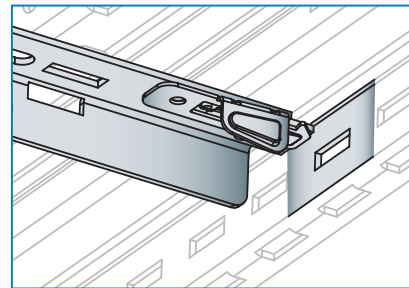

## LeverLock™ Tool Free Internal Management System for BGR and BGR-SA Racks

The patent-pending LeverLock™ internal management system facilitates cable management and device mounting within the rack interior through the use of unique tool free cable management bars and vertical accessory mounting plates. The LeverLock system is comprised of 2 types of accessories based on mounting orientation: vertical and horizontal, and all styles *install without tools or hardware*.

### Vertical LeverLock™ Accessories

Vertical lacing bars install between rackrail brackets on BGR and BGR-SA racks to facilitate cable lacing. There are 2 styles: angle and channel - each available in two lengths (17" and 21" - please be sure to order the correct size for your rack using the table below). Vertical mounting plates install between rackrail brackets (just like the vertical bars) and provide convenient mounting of small components in the sides of the rack. The unique tool free design allows for quick installation and removal for servicing - and maximizes space by saving between 2U - 4U per rack.

### Horizontal LeverLock™ Accessories

Horizontal lacing bars install inside the rack from side-to-side to manage cables and provide strain relief to connectors. Mount horizontal bars between rackrail brackets or between vertical bars for extremely flexible location choices. Available in 3 styles: round bar, channel, and angle.