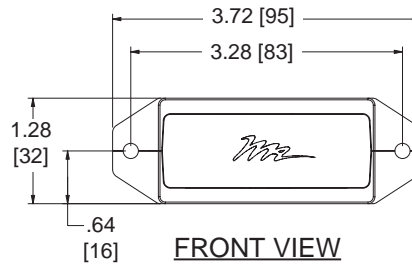

### Architects' and Engineers' Specifications

Decora® Mount Component Light shall be Middle Atlantic Products model # LT-DEC. Unit shall fit in any standard Decora® sized opening. Light shall contain three white, ultra-bright LED lights. Light assembly shall extend and illuminate when pressed. Light shall automatically switch off when returned to the closed position. Unit shall have a maximum current draw of 70 ma and include two 12V DC power supply jacks (one in, one out), allowing multiple units to be powered by one power supply. Decora® Mount Component Light shall include UL Listed plug-in power supply. Unit shall feature a durable plastic housing with flat black finish. Unit shall be warranted to be free from defects in material or workmanship under normal use and conditions for a period of 3 years.

# LT-DEC Series basic dimensions

POWER  
IN / OUT

REAR VIEW

TOP VIEW

OPEN POSITION

FRONT VIEW

CLOSED POSITION