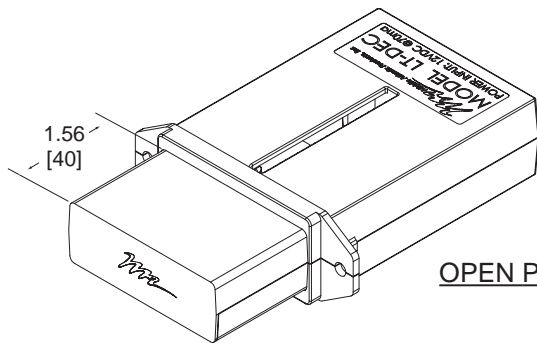

### Architects' and Engineers' Specifications

Decora® Mount Component Light shall be Middle Atlantic Products model # LT-DEC. Unit shall fit in any standard Decora® sized opening. Light shall contain three white, ultra-bright LED lights. Light assembly shall extend and illuminate when pressed. Light shall automatically switch off when returned to the closed position. Unit shall have a maximum current draw of 70 ma and include two 12V DC power supply jacks (one in, one out), allowing multiple units to be powered by one power supply. Decora® Mount Component Light shall include UL Listed plug-in power supply. Unit shall feature a durable plastic housing with flat black finish. Unit shall be warranted to be free from defects in material or workmanship under normal use and conditions for a period of 3 years.

# LT-DEC Series basic dimensions

POWER  
IN / OUT

REAR VIEW

TOP VIEW

OPEN POSITION

FRONT VIEW

CLOSED POSITION