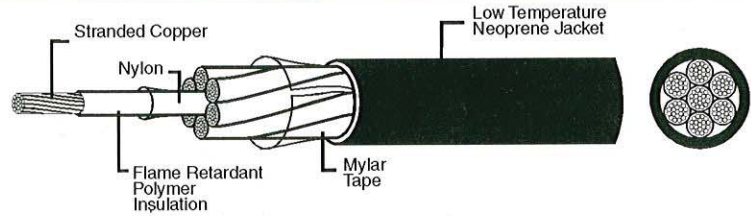

AMERICAN MUSTANG LTN®

Small Diameter Flexible Control Cable

OSHA
Acceptable

18 - 12 AWG • 600 Volts • 90°C Dry 75°C Wet

FEATURES

- UL listed Type TC (file no. E60749)
- CSA certified as AWM and further meet the requirements of CSA Control Cable Type CIC 90°C 600V
- OSHA acceptable
- Small diameter
- Indoor/outdoor applications
- Excellent flexing at -40°C
- Flame retardant (passes IEEE 383 and UL 1277 70,000 and 210,000 BTU flame test, IEEE 1202 flame test, and the CSA FT4 flame test)
- Suitable for direct burial
- Wet and dry locations

APPLICATIONS

Designed for indoor/outdoor use where flexing, cold temperature installation or small diameter is required. For use on cranes, hoists, platforms, rock crushers, graders, bucket trucks, large table saws with movable blades, and robotic applications. Suitable for use in conduit, duct or tray installations.

CONSTRUCTION

Conductors

Bare, annealed copper per ASTM B-3
Flexible, concentric stranded per UL-1277

Insulation

Color coded flame retardant polymer with tough nylon insulation jacket per UL-1277

Cabling

Conductors are assembled round with fillers as needed. A mylar separator is applied over the assembly.

Jacket

Heavy duty, low temperature, thermoset (VW-1 neoprene black) resistant to oil, flame, abrasion, sunlight and chemicals per UL-1277

Cable Identification

Indent print on jacket:
"American Mustang LTN (size) AWG Type TC
90°C dry 75°C wet Sun. Res. 600V Dir. Bur.
(UL) — A.I.W. Corp. — CSA AWM I/II A/B
90°C 600V — FT4 Sun. Res."

Opposite side is printed:
Number of Conductors and Sequential Footage

Color Code

ICEA Method 1 Table K-2 colored compounds with spiral stripe (see below).

PART NUMBERS	NO. OF CONDS.	APPROX. DIMENSIONS		SHIP WT.
		JKT.	O.D.	LBS./M FT.
18 AWG • 19x.010" STRANDS				
30940	2	.045	.280	48
33997	3	.045	.290	59
-	4	.045	.315	73
-	5	.045	.340	81
31872	6	.045	.370	95
-	7	.045	.400	103
31873	8	.045	.425	123
-	9	.045	.455	138
31874	10	.045	.480	149
-	11	.045	.505	175
32516	12	.045	.470	163
-	13	.045	.485	185
-	14	.045	.500	190
-	15	.045	.515	198
31875	16	.060	.560	221
-	17	.060	.575	230
-	18	.060	.585	250
-	19	.060	.595	260
-	21	.060	.625	293
-	25	.060	.660	334
-	30	.060	.715	382
-	37	.060	.780	454
14 AWG • 19x.0147" STRANDS				
-	2	.045	.320	67
-	3	.045	.340	76
-	4	.045	.370	112
-	5	.045	.400	126
31882	6	.045	.435	154
-	7	.045	.470	167
31883	8	.045	.505	201
31884	9	.060	.565	243
31885	10	.060	.595	256
-	11	.060	.630	310
-	12	.060	.590	289
-	13	.060	.610	320
-	14	.060	.630	332
-	15	.060	.645	350
31886	16	.060	.660	370
-	17	.060	.680	385
-	18	.060	.695	400
31887	19	.060	.710	424
-	21	.060	.745	467
-	25	.060	.805	552
-	30	.080	.895	673
-	37	.080	.975	798

PART NUMBERS	NO. OF CONDS.	APPROX. DIMENSIONS		SHIP WT.
		JKT.	O.D.	LBS./M FT.
16 AWG • 19x.0117" STRANDS				
-	2	.045	.295	54
32517	3	.045	.310	83
-	4	.045	.335	90
-	5	.045	.365	99
31876	6	.045	.395	115
-	7	.045	.425	127
31877	8	.045	.460	149
31878	9	.045	.490	165
31879	10	.045	.505	173
-	11	.045	.515	200
-	12	.045	.500	195
-	13	.060	.550	220
-	14	.060	.570	235
-	15	.060	.580	251
31880	16	.060	.595	270
-	17	.060	.615	278
-	18	.060	.625	285
31881	19	.060	.640	292
33743	21	.060	.665	356
-	25	.060	.715	395
31421	30	.060	.765	484
-	37	.080	.870	546
12 AWG • 19x.0185" STRANDS				
-	2	.045	.360	92
31888	3	.045	.380	114
30938	4	.045	.415	180
31889	5	.045	.455	188
-	6	.045	.495	210
-	7	.060	.565	231
-	8	.060	.605	297
-	9	.060	.640	331
34170	10	.060	.670	357
-	11	.060	.710	430
-	12	.060	.670	410
-	13	.060	.695	445
-	14	.060	.715	468
-	15	.060	.735	495
-	16	.060	.755	526
-	17	.060	.780	550
-	18	.060	.795	590
31890	19	.060	.810	609
-	21	.080	.890	676
-	25	.080	.960	836
-	30	.080	1.025	968
31891	37	.080	1.115	1162

Note: Put up on long length reels.