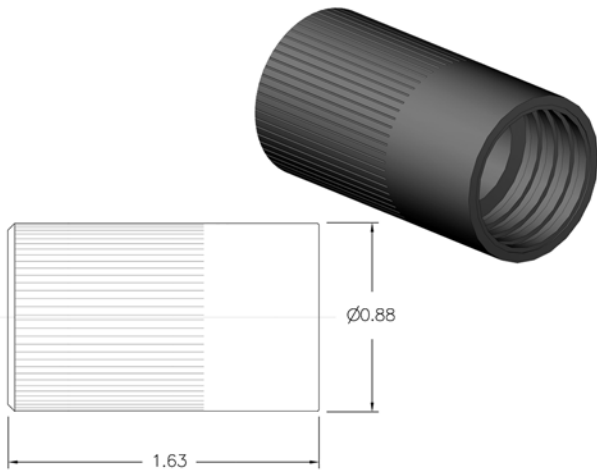

**Micro WET-CON SERIES
MC-DLS-F
(2 - 8 contacts)**

Micro WET-CON Dummy Locking Sleeve Female Socket

**Micro WET-CON SERIES
MC-DLS-M
(2 - 8 contacts)**

Micro WET-CON Dummy Locking Sleeve Male Plug

**Micro WET-CON SERIES
MC-DLS-F
(10 - 16 contacts)**

Micro WET-CON Dummy Locking Sleeve Female Socket

**Micro WET-CON SERIES
MC-DLS-M
(10 - 16 contacts)**

Micro WET-CON Dummy Locking Sleeve Male Plug

NOTES:

- * Not required for 2 to 8 way Bulkhead connectors. For In-Lines only.
- Locking Sleeves: Delrin® (DuPont trademark for Acetal Resin).