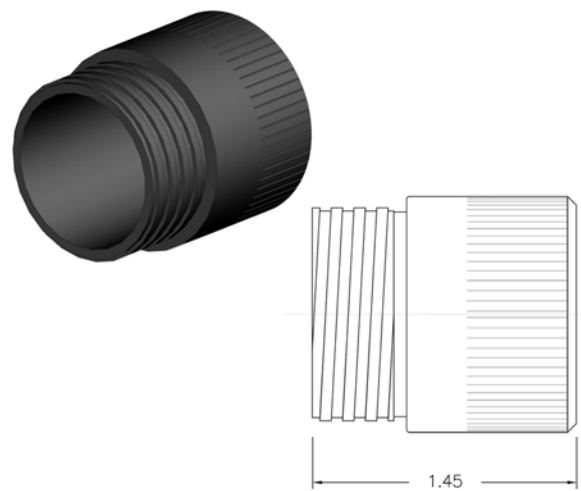

**Micro WET-CON SERIES
MC-DLS-F
(2 - 8 contacts)**

Micro WET-CON Dummy Locking Sleeve Female Socket

**Micro WET-CON SERIES
MC-DLS-M
(2 - 8 contacts)**

Micro WET-CON Dummy Locking Sleeve Male Plug

**Micro WET-CON SERIES
MC-DLS-F
(10 - 16 contacts)**

Micro WET-CON Dummy Locking Sleeve Female Socket

**Micro WET-CON SERIES
MC-DLS-M
(10 - 16 contacts)**

Micro WET-CON Dummy Locking Sleeve Male Plug

NOTES:

- * Not required for 2 to 8 way Bulkhead connectors. For In-Lines only.
- Locking Sleeves: Delrin® (DuPont trademark for Acetal Resin).