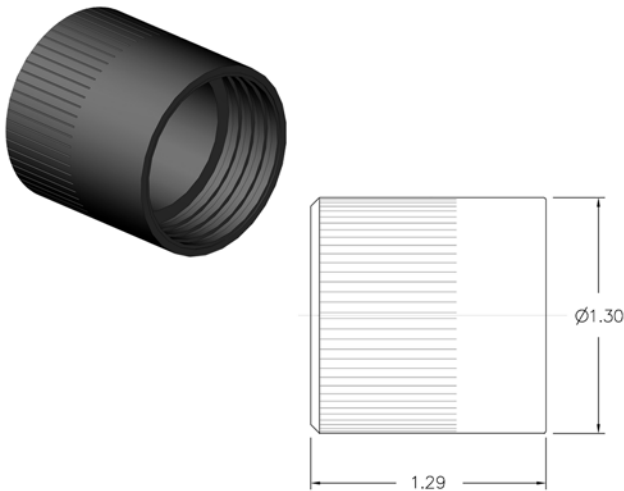

**Micro WET-CON SERIES
MC-DLS-F
(2 - 8 contacts)**

Micro WET-CON Dummy Locking Sleeve Female Socket

**Micro WET-CON SERIES
MC-DLS-M
(2 - 8 contacts)**

Micro WET-CON Dummy Locking Sleeve Male Plug

**Micro WET-CON SERIES
MC-DLS-F
(10 - 16 contacts)**

Micro WET-CON Dummy Locking Sleeve Female Socket

**Micro WET-CON SERIES
MC-DLS-M
(10 - 16 contacts)**

Micro WET-CON Dummy Locking Sleeve Male Plug

NOTES:

- * Not required for 2 to 8 way Bulkhead connectors. For In-Lines only.
- Locking Sleeves: Delrin® (DuPont trademark for Acetal Resin).