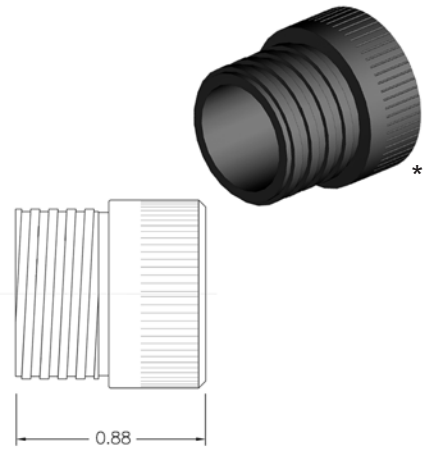

**Micro WET-CON SERIES
MC-DLS-F
(2 - 8 contacts)**

Micro WET-CON Dummy Locking Sleeve Female Socket

**Micro WET-CON SERIES
MC-DLS-M
(2 - 8 contacts)**

Micro WET-CON Dummy Locking Sleeve Male Plug

**Micro WET-CON SERIES
MC-DLS-F
(10 - 16 contacts)**

Micro WET-CON Dummy Locking Sleeve Female Socket

**Micro WET-CON SERIES
MC-DLS-M
(10 - 16 contacts)**

Micro WET-CON Dummy Locking Sleeve Male Plug

NOTES:

- * Not required for 2 to 8 way Bulkhead connectors. For In-Lines only.
- Locking Sleeves: Delrin® (DuPont trademark for Acetal Resin).