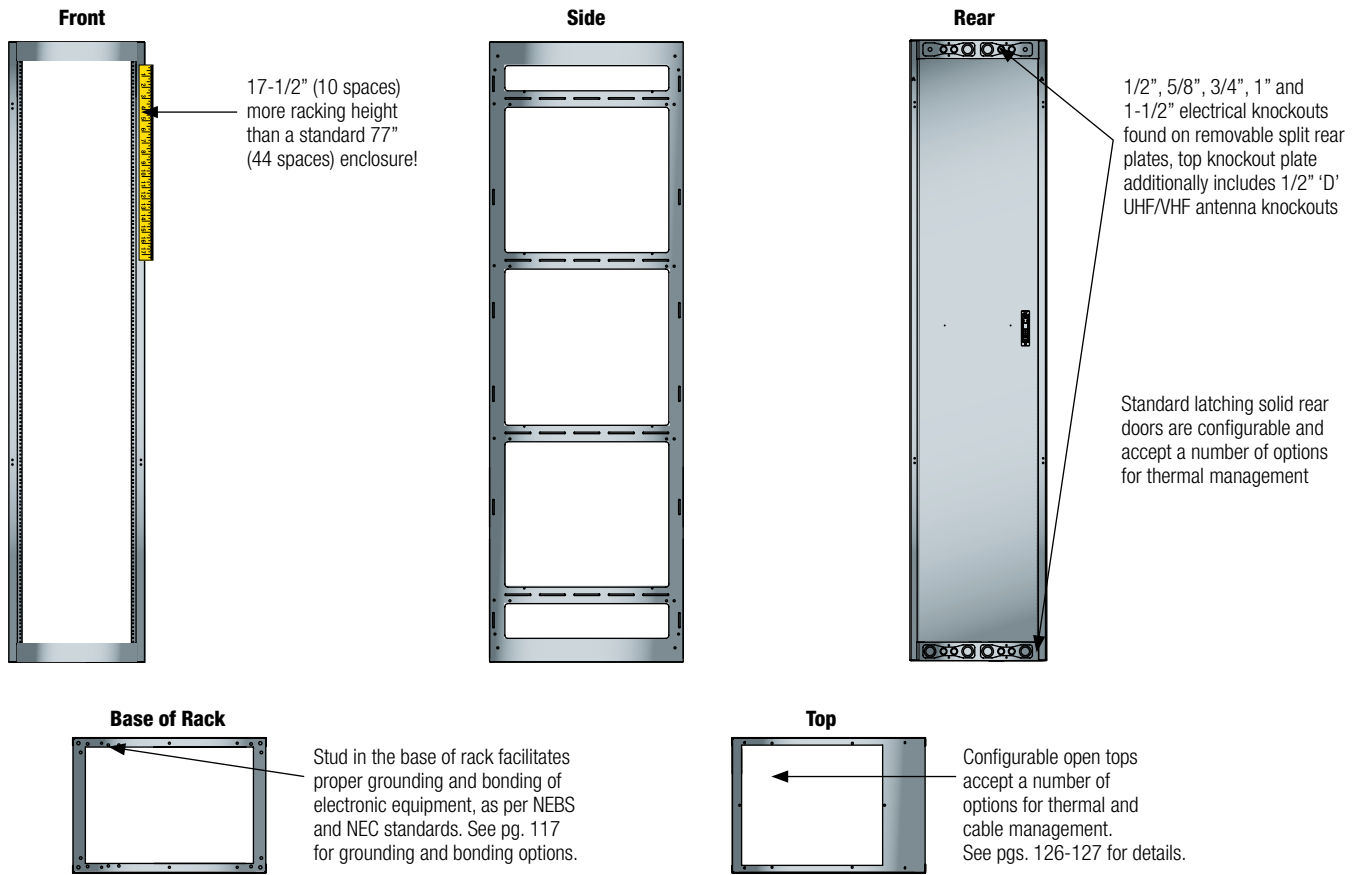

VMRK Series Extra Tall Rack Enclosure

Complete your Rack System with the following options and accessories:

 <p>Power Distribution pgs. 96-117</p>	 <p>Thermal Management pgs. 118-129</p>	 <p>Cable Management pgs. 130-143</p>	 <p>Rack Accessories pgs. 144-169</p>
--	---	---	---

Rack Options: The options listed below are the most widely used accessories for this series of enclosure but is not inclusive of all available items. For additional options and/or more information on the items listed below reference the Enclosure Options section of the catalog.

Part #	Front Doors			Rear Doors		Solid Top	64% open Area Perf Top	Fan Tops		
	Solid	Plexi	25% Open Area Perf	64% Open Area Perf	w/ (4) 4-1/2" Fans (380 CFM Total)			w/ (3) 6" Fans (660 CFM Total)	w/ (1) 10" Fan (550 CFM Total)	
VMRK-54	FD-54	PFD-54	VFD-54	MW-LVRD-54	MW-ST	MW-LVT	MW-4FT-380CFM	MW-6FT-660CFM	MW-10FT-550CFM	
VMRK-54-36	FD-54	PFD-54	VFD-54	MW-LVRD-54	MW-ST	MW-LVT	MW-4FT-380CFM	MW-6FT-660CFM	MW-10FT-550CFM	