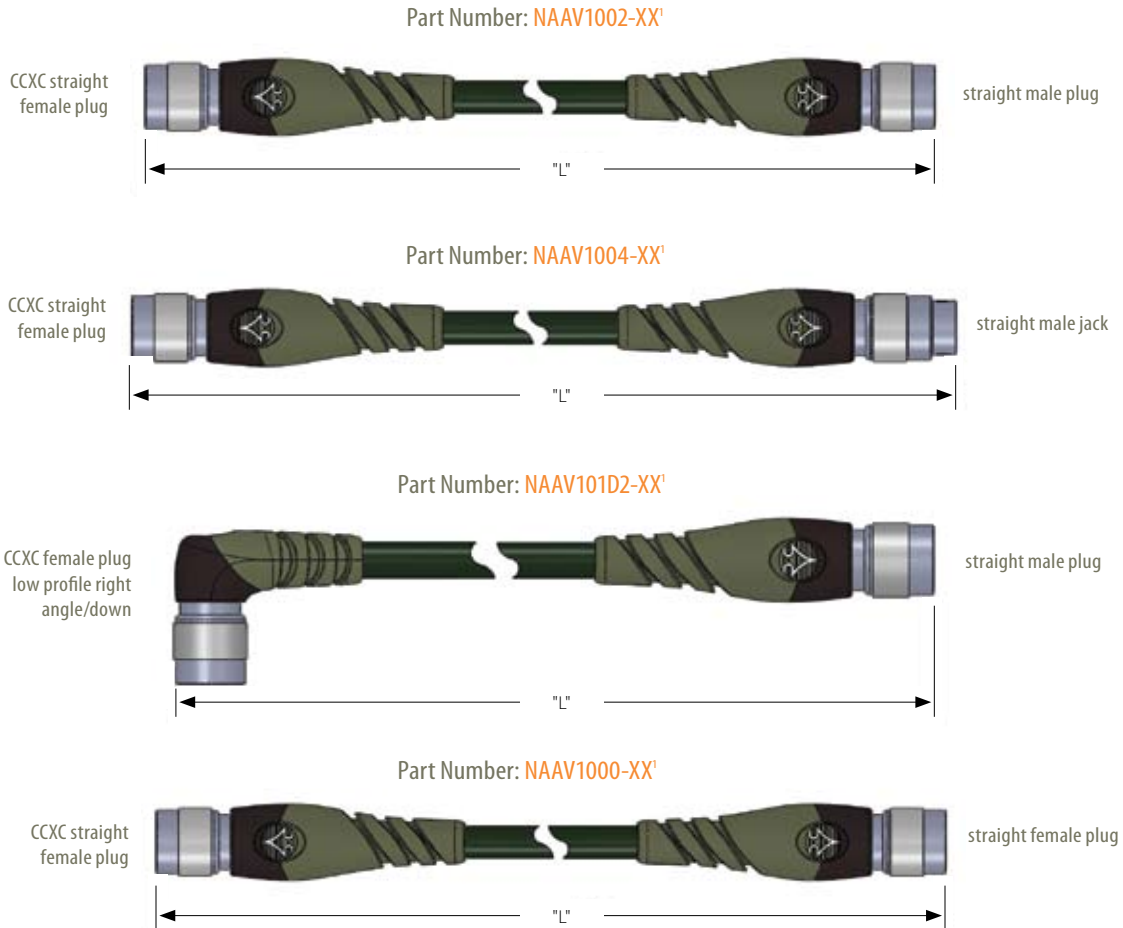

## CONNECTOR CONFIGURATION

Cable exceeds 30 million cycles on Northwire Standardized Flex Test Protocol (NSFTP) Modes A and B\*

CCXC straight male or female plug

CCXC straight male or female jack

CCXC male or female plug, low profile right angle

Custom Orientations Available

<sup>1</sup>XX = Length in meters, maximum length is 40 m.

\*For Northwire Standardized Flex Test Protocol, go to [www.northwire.com/flx](http://www.northwire.com/flx)